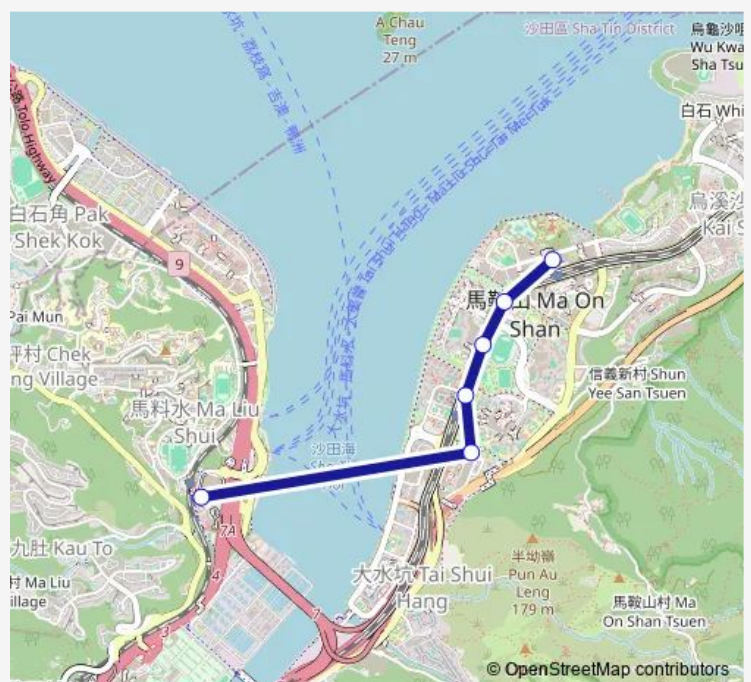

### Direction

UNIVERSITY STATION BUS TERMINUS — Bayshore Towers BUS Terminus|Bayshore Towers Public Transport Interchange

4 stops

[Open route schedule](#)

UNIVERSITY STATION BUS TERMINUS

MA ON SHAN ROAD OUTSIDE YIU ON ESTATE

MA ON SHAN ROAD OUTSIDE SUNSHINE CITY

Bayshore Towers BUS Terminus|Bayshore Towers Public Transport Interchange

### Route schedule

UNIVERSITY STATION BUS TERMINUS — Bayshore Towers BUS Terminus|Bayshore Towers Public Transport Interchange

Monday	06:00
Tuesday	06:00
Wednesday	06:00
Thursday	06:00
Friday	06:00
Saturday	06:00
Sunday	06:00

### Route info

Direction: UNIVERSITY STATION BUS TERMINUS

Stops: 4

Trip Duration: 0 hour 9 min

■ 807C — MA ON Shan Station - University Station (Supplementary Service)

BusMaps