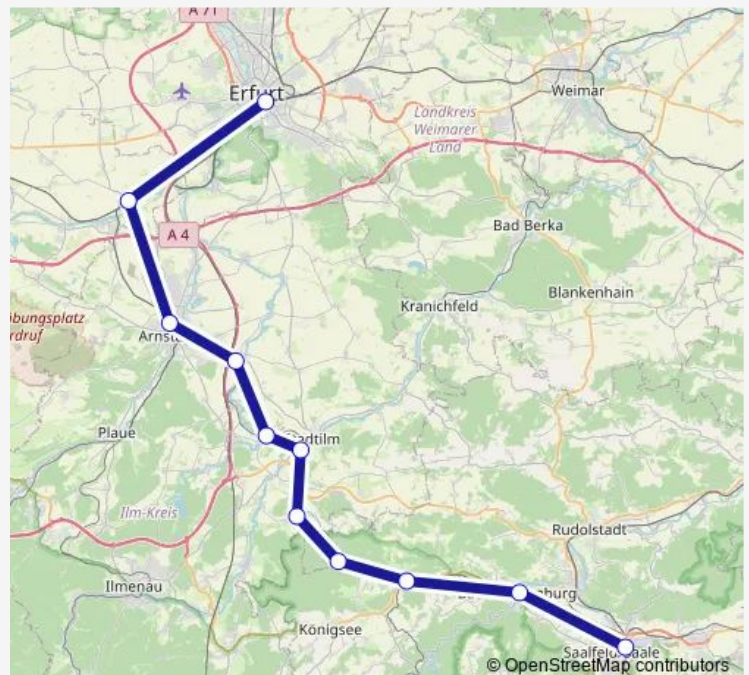

Rail RE47

[Go to website](#)

Direction

Saalfeld (Saale) — Erfurt Hbf

11 stops

[Open route schedule](#)

Saalfeld (Saale)

Bad Blankenburg (Thüringer Wald)

Rottenbach (bei Königsee)

Paulinzella

Singen (Thüringen)

Stadtilm

Niederwillingen

Marlishausen

Arnstadt Hbf

Neudietendorf

Erfurt Hbf

Route schedule

Saalfeld (Saale) — Erfurt Hbf

Monday 06:12-22:21

Tuesday 06:12-22:21

Wednesday 06:12-22:21

Thursday 06:12-22:21

Friday 06:12-22:21

Saturday 06:12-22:21

Sunday 06:12-22:21

Route info

Direction: Saalfeld (Saale)

Stops: 11

Trip Duration: 1 hour 4 min

RE47

RE47 Rail time schedules and route maps are available in an offline PDF at busmaps.com. Use the busmaps.com website to see live bus times, train schedule or subway schedule, and step-by-step directions for all public transit in Arnstadt