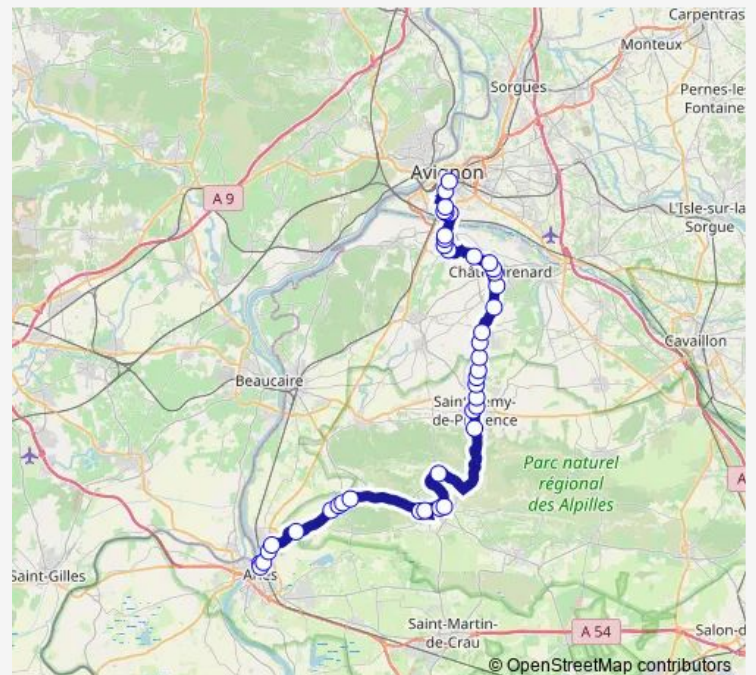

### Route schedule

Gare Sncf — PEM Gare Routière

Monday 06:30-19:15

Tuesday 06:30-19:15

Wednesday 06:30-19:15

Thursday 06:30-19:15

Friday 06:30-19:15

Saturday 07:30-18:45

### Route info

Direction: Gare Sncf

Stops: 41

Trip Duration: 1 hour 35 min

707 — 707 \_ Avignon - Saint-Rémy-de-Provence

BusMaps

Mas Moular

La Chéra