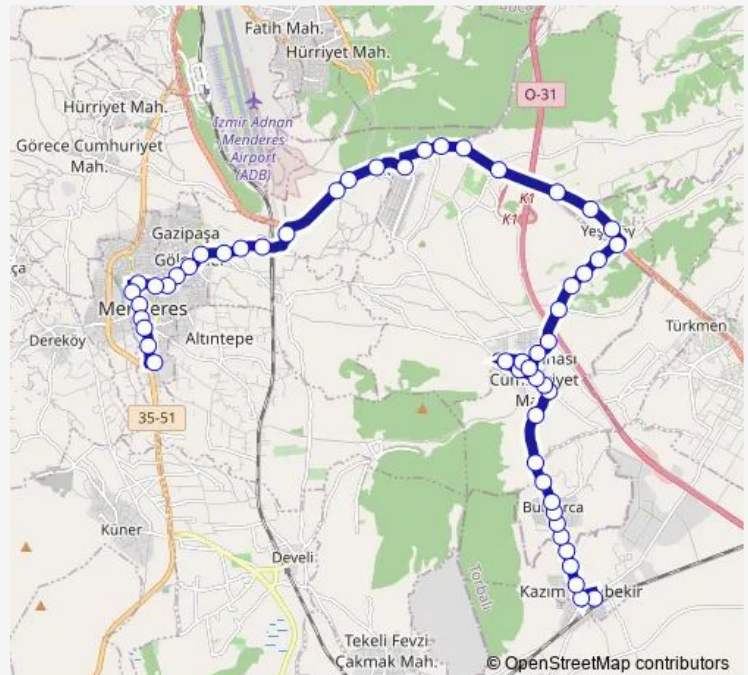

Saturday 06:00-21:25

Sunday 06:00-17:40

Route info

Direction: Pancar Aktarma

Stops: 53

Trip Duration: 0 hour 56 min

707 — Pancar Aktarma Merkezi - Menderes

BusMaps