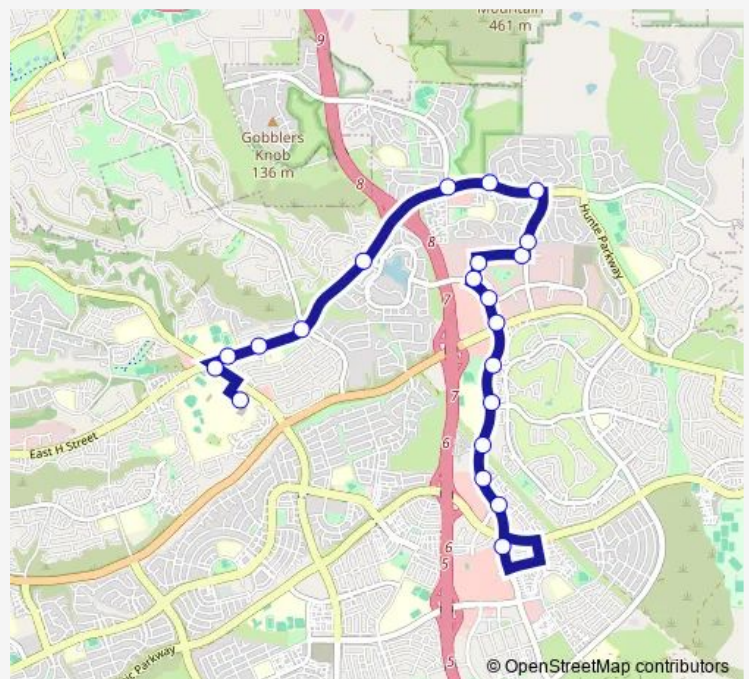

Friday 06:31-19:23

Saturday —

Sunday —

Route info

Direction: Southwestern College Transit Center

Stops: 21

Trip Duration: 0 hour 25 min

**Direction**

Eastlake Pkwy &amp; Olympic Pkwy — Southwestern College Transit Center

21 stops

[Open route schedule](#)

Eastlake Pkwy &amp; Olympic Pkwy

Eastlake Pkwy &amp; Caminito Positano

Eastlake Pkwy &amp; Corte Vista