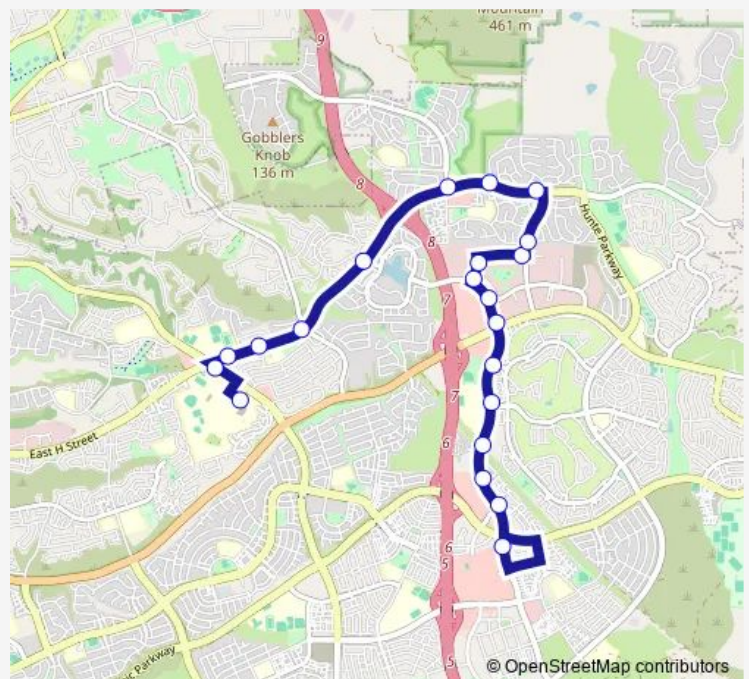

Friday 06:31-19:23

Saturday —

Sunday —

Route info

Direction: Southwestern College Transit Center

Stops: 21

Trip Duration: 0 hour 25 min

Direction

Eastlake Pkwy & Olympic Pkwy — Southwestern College Transit Center

21 stops

[Open route schedule](#)

Eastlake Pkwy & Olympic Pkwy

Eastlake Pkwy & Caminito Positano

Eastlake Pkwy & Corte Vista

Eastlake Pkwy & Trinidad Cove