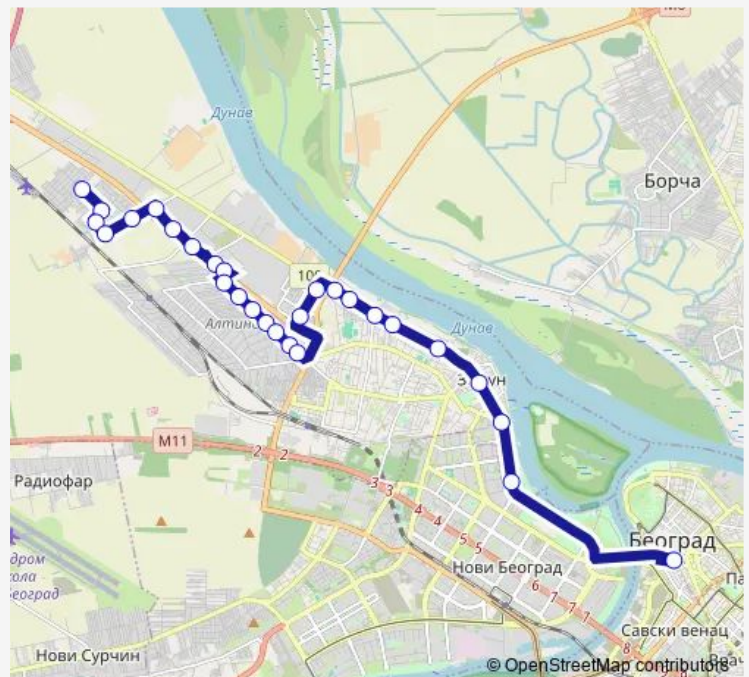

Thursday 04:55-23:30

Friday 04:55-23:30

Saturday 04:55-23:30

Sunday 04:55-23:30

Route info

Direction: Zeleni Venac

Stops: 28

Trip Duration: 0 hour 52 min