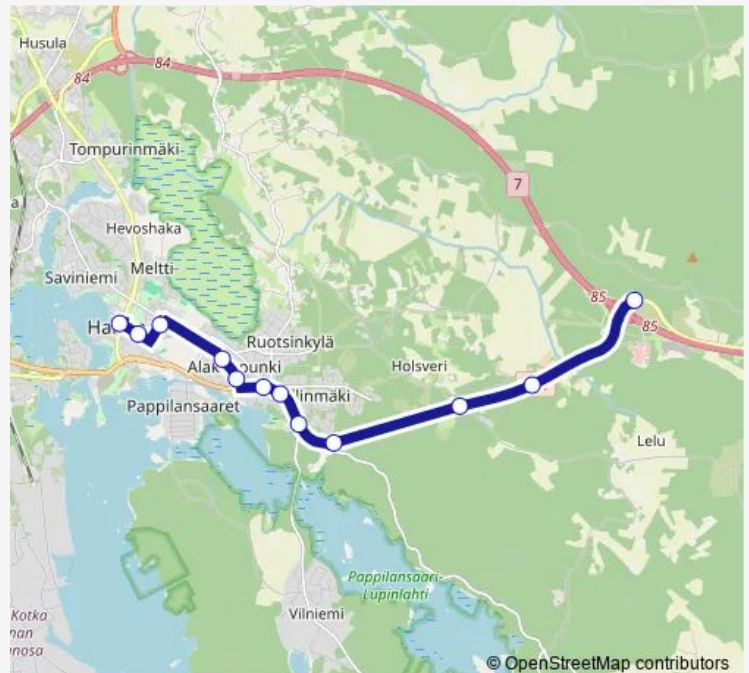

Friday 07:25-16:15

Saturday —

Sunday —

Route info

Direction: Hamina linja-autoasema

Stops: 12

Trip Duration: 0 hour 16 min

707 — 707 Hamina-Lelu th-Virolahti