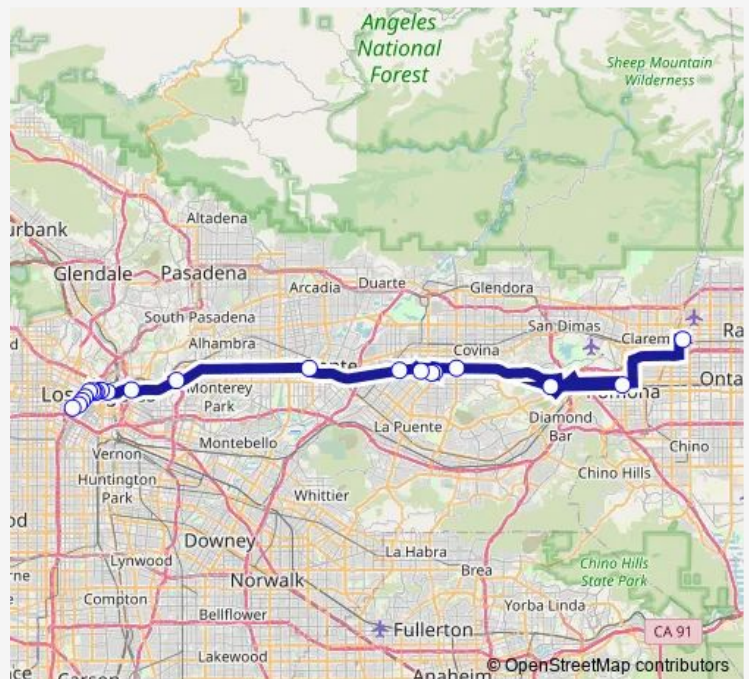

### Route schedule

Montclair Transit Center — Flower St and 12th St

Monday 03:00-02:00<sup>+1</sup>

Tuesday 03:00-02:00<sup>+1</sup>

Wednesday 03:00-02:00<sup>+1</sup>

Thursday 03:00-02:00<sup>+1</sup>

Friday 03:00-02:00<sup>+1</sup>

### Route info

Direction: Montclair Transit Center

Stops: 21

Trip Duration: 1 hour 51 min

707 — Montclair-Pomona- El Monte- L.A.

**Direction**

Pico Blvd and Flower St — Montclair Transit Center

21 stops

[Open route schedule](#)

Pico Blvd and Flower St

Figueroa St and 11 St E

Olympic Blvd and Flower St

Olive St and Olympic Blvd E

Olive St and 7th St E

Olive St and 5th St E

1st St and Hill E

## Route schedule

Pico Blvd and Flower St — Montclair Transit Center

Monday 03:00-02:00<sup>+1</sup>Tuesday 03:00-02:00<sup>+1</sup>Wednesday 03:00-02:00<sup>+1</sup>Thursday 03:00-02:00<sup>+1</sup>Friday 03:00-02:00<sup>+1</sup>Saturday 03:00-02:00<sup>+1</sup>Sunday 03:00-02:00<sup>+1</sup>