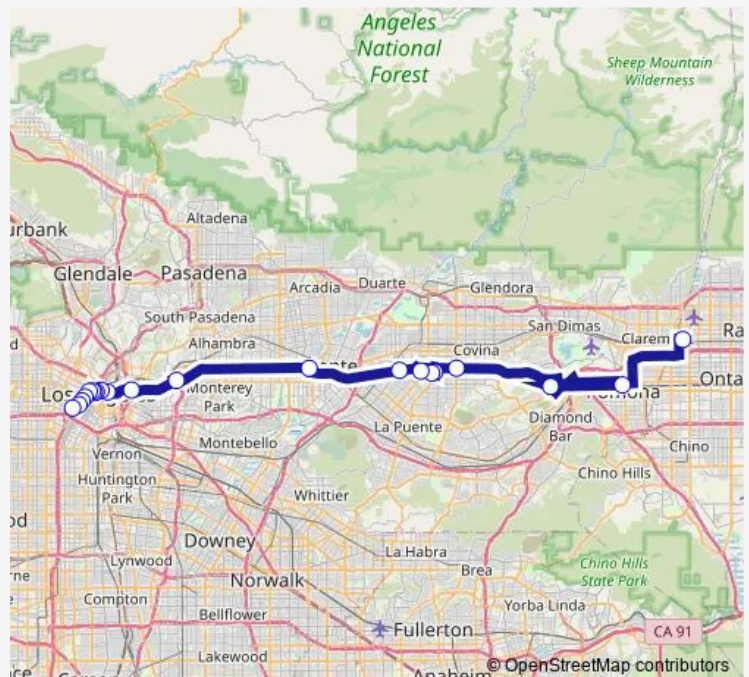

Thursday 03:00-02:00⁺¹

Friday 03:00-02:00⁺¹

Saturday 03:00-02:00⁺¹

Sunday 03:00-02:00⁺¹

Route info

Direction: Montclair Transit Center

Stops: 21

Trip Duration: 1 hour 38 min

707 — Montclair-Pomona- El Monte- L.A.

Direction

Pico Blvd and Flower St — Montclair Transit Center

21 stops

[Open route schedule](#)

Pico Blvd and Flower St

Figueroa St and 11 St E

Olympic Blvd and Flower St

Olive St and Olympic Blvd E

Olive St and 7th St E

Olive St and 5th St E

1st St and Hill E

Spring St and 1st St E

Aliso St and Los Angeles St E

Union Station Patsaouras Bus Plaza E

Los Angeles General Medical Center E

Route info

Direction: Pico Blvd and Flower St

Stops: 21

Trip Duration: 1 hour 59 min

707 Bus time schedules and route maps are available in an offline PDF at busmaps.com. Use the busmaps.com website to see live bus times, train schedule or subway schedule, and step-by-step directions for all public transit in Los Angeles