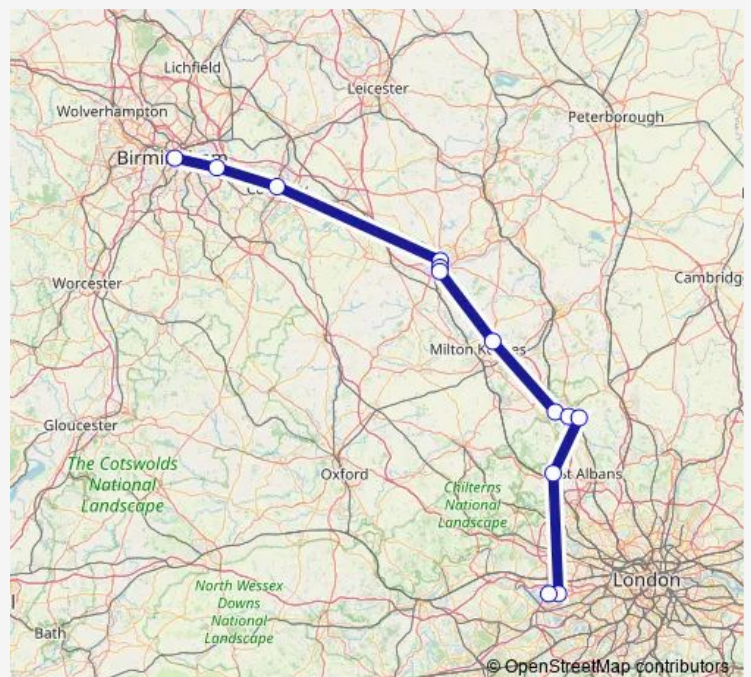

### Route schedule

Heathrow Terminal 5 — Birmingham Coach Station

Monday	00:50-23:05
Tuesday	00:50-23:05
Wednesday	00:50-23:05
Thursday	00:50-23:05
Friday	00:50-23:05
Saturday	00:50-23:05
Sunday	00:50-23:05

### Route info

Direction: Heathrow Terminal 5

Stops: 13

Trip Duration: 4 hour 55 min

## Route info

Direction: Birmingham Coach Station

Stops: 13

Trip Duration: 4 hour 25 min

## Route info

Direction: Birmingham Coach Station

Stops: 13

Trip Duration: 5 hour 5 min