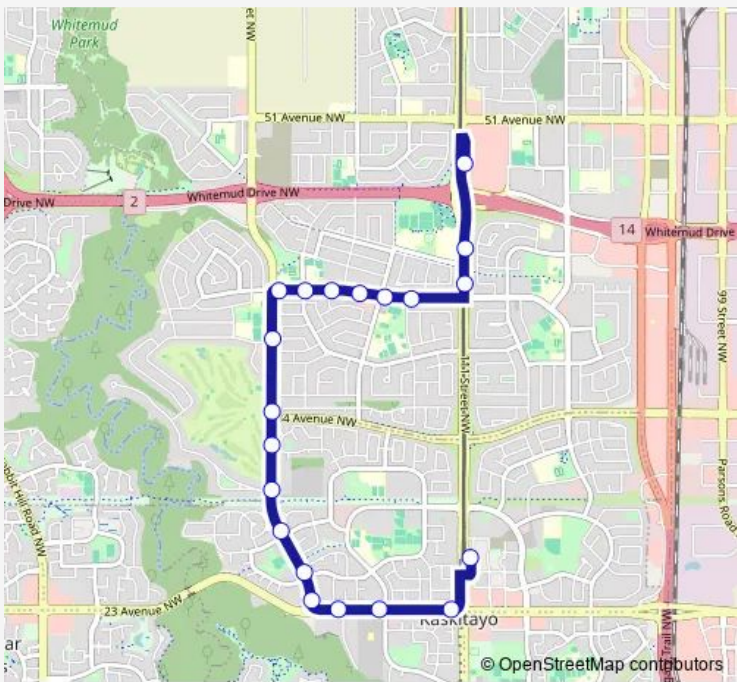

Bus 707 Century Park - Southgate

[Go to website](#)

Direction
 Southgate Transit Centre Bay F — Century Park Transit Centre Bay B
 18 stops
[Open route schedule](#)

- Southgate Transit Centre Bay F
- 111 Street & 43 Avenue
- 111 Street & 40 Avenue
- 112 Street & 40 Avenue
- 114 Street & 40 Avenue
- 115 Street & 40 Avenue
- 117 Street & 40 Avenue
- 119 Street & 40 Avenue
- 119 Street & Fairway Drive
- 119 Street & 34 Avenue
- 119 Street & 32A Avenue
- 119 Street & Westbrook Drive
- 119 Street & 28 Avenue
- 119 Street & 25 Avenue
- 119 Street & 23 Avenue
- 118 Street & 23 Avenue
- Saddleback Road & 23 Avenue
- Century Park Transit Centre Bay B

Route schedule
 Southgate Transit Centre Bay F — Century Park Transit Centre Bay B

Monday	05:32-00:21 ⁺¹
Tuesday	05:32-00:21 ⁺¹
Wednesday	05:32-00:21 ⁺¹
Thursday	05:32-00:21 ⁺¹
Friday	05:32-00:21 ⁺¹
Saturday	06:11-23:11
Sunday	06:15-23:12

Route info
 Direction: Southgate Transit Centre Bay F
 Stops: 18
 Trip Duration: 0 hour 14 min

Direction

Century Park Transit Centre Bay B — Southgate Transit Centre Bay F

20 stops

[Open route schedule](#)

Century Park Transit Centre Bay B

111 Street & 23 Avenue

Saddleback Road & 23 Avenue

118 Street & 23 Avenue

119 Street & 23 Avenue

119 Street & 25 Avenue

119 Street & 28 Avenue

119 Street & Westbrook Drive