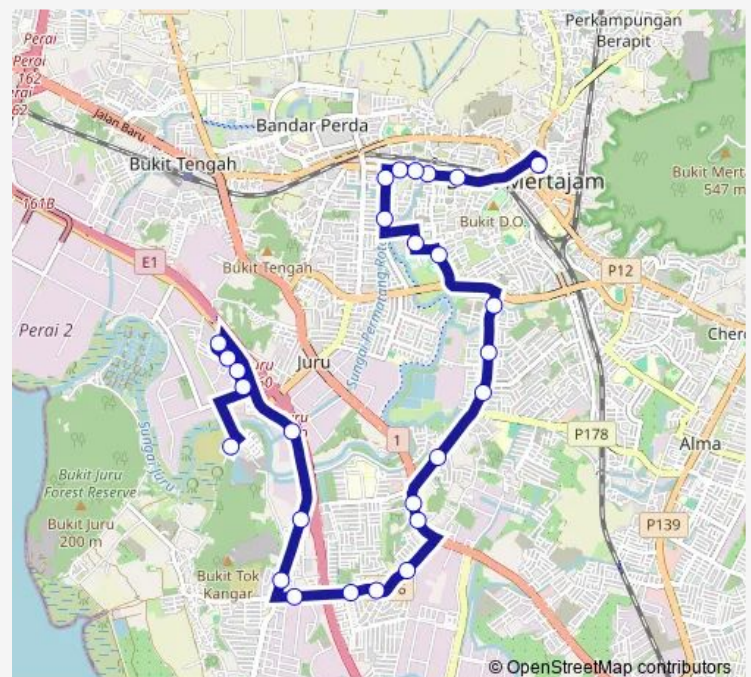

Taman Perindustrian Beringin

Taman Perusahaan Ringan Juru

Petronas Tok Kangar

Route schedule

(M1) The Summit — Hub Taman Juru Setia

Monday 07:30-20:00

Tuesday 07:30-20:00

Wednesday 07:30-20:00

Thursday 07:30-20:00

Friday 07:30-20:00

Saturday 07:30-20:00

Sunday 07:30-20:00

Route info

Direction: (M1) The Summit

Stops: 27

Trip Duration: 0 hour 59 min

Direction

Hub Taman Juru Setia — (M1) The Summit

33 stops

[Open route schedule](#)

Hub Taman Juru Setia

Pangsapuri Taman Pelangi

Asrama Mattel

Medan Selera Taman Pelangi

Tuesday 06:00-18:00

Wednesday 06:00-18:00

Thursday 06:00-18:00

Friday 06:00-18:00

Saturday 06:00-18:00

Sunday 06:00-18:00

Route info

Direction: Hub Taman Juru Setia