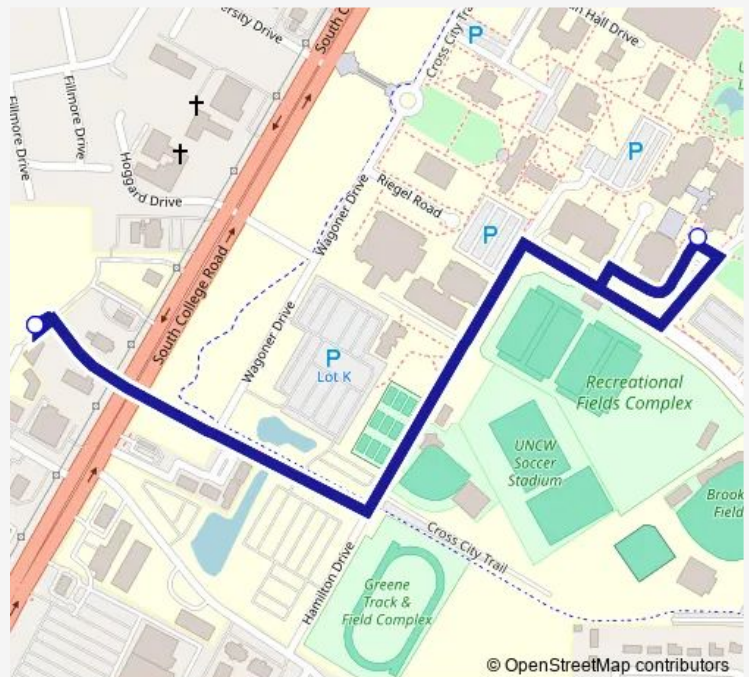

Bus 707 Red Express Shuttle

[Go to website](#)

Direction

College Rd Park and Ride — College Rd Park and Ride

3 stops

[Open route schedule](#)

College Rd Park and Ride

Uncw Station

College Rd Park and Ride

Route schedule

College Rd Park and Ride — College Rd Park and Ride

Monday 00:00

Tuesday 00:00

Wednesday 00:00

Thursday 00:00

Friday 00:00

Saturday —

Sunday —

Route info

Direction: College Rd Park and Ride

Stops: 3

Trip Duration: 0 hour 10 min

707 — Red Express Shuttle

707 Bus time schedules and route maps are available in an offline PDF at busmaps.com. Use the busmaps.com website to see live bus times, train schedule or subway schedule, and step-by-step directions for all public transit in Wilmington