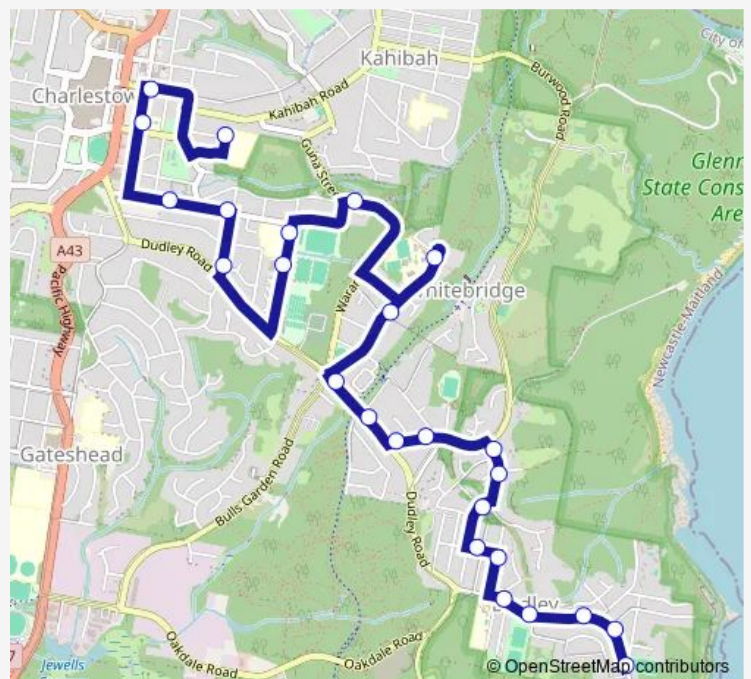

Seacourt Av At Banksia Av

Elizabeth St Opp Foxdale Av

Rose St At Thomas St

Railway St Opp Rose St

Ocean St At Durfold St

Route schedule

St Joseph's Primary School, Shelton St — Ocean St After Tumut Street

Monday	15:10
Tuesday	15:10
Wednesday	15:10
Thursday	15:10
Friday	15:10
Saturday	—
Sunday	—

Route info

Direction: St Joseph's Primary School, Shelton St

Stops: 25

Trip Duration: 0 hour 32 min

707 — St. Josephs Primary, Charlestown to Dudley

Ocean St Opp Frank Watkins Memorial Park

Ocean St Before Bombala St

Ocean St At Albury St

Ocean St After Tumut Street

Direction

Ocean St After Tumut Street — St Joseph's Primary School, Shelton St

26 stops

[Open route schedule](#)

Ocean St After Tumut Street

Ocean St Opp Albury St

Route schedule

Ocean St After Tumut Street — St Joseph's Primary School, Shelton St

Monday 08:30

Tuesday 08:30

Wednesday 08:30

Thursday 08:30

Friday 08:30

Saturday —