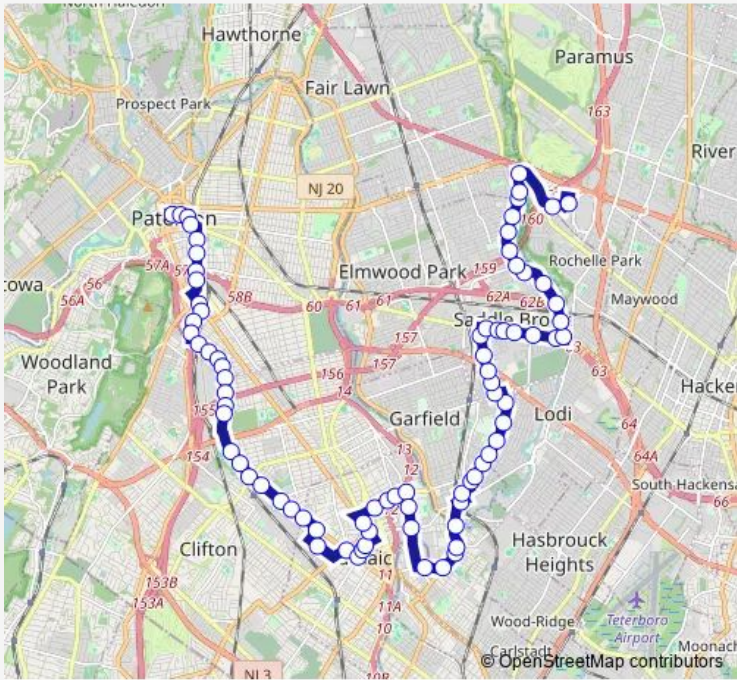

[Go to website](#)

Direction
 Garden State Plaza — Ellison ST AT City Hall
 78 stops
[Open route schedule](#)

- Garden State Plaza
- GARDEN STATE PLAZA BLVD 277'E OF GARDEN STATE PLA
- Saddle River RD AT South Broadway Ave
- Saddle River RD AT Danna Way
- Saddle River RD AT Graham Terrace
- Saddle River RD AT Oxford Ave
- Saddle River RD AT Bell Ave
- Saddle River RD AT Pehle Ave
- Saddle River RD AT Mayhill St
- Saddle River RD AT Rochelle Pkwy
- Saddle River RD AT Sterling Pl
- Saddle River RD AT Ackerman Ave
- Market ST & Saddle River Rd
- Market ST AT Bella-Vista Ave
- Market ST AT Westminster Pl
- Market ST AT Caldwell Ave
- Market ST AT Sampson St
- N 5TH ST AT VICTOR ST#
- 5TH ST AT Lanza Ave
- 5TH ST 125' N of US-46
- 5TH ST AT President St

Route schedule
 Garden State Plaza — Ellison ST AT City Hall

Monday	06:00-18:15
Tuesday	06:00-18:15
Wednesday	06:00-18:15
Thursday	06:00-18:15
Friday	06:00-18:15
Saturday	06:30-19:15
Sunday	—

Route info
 Direction: Garden State Plaza
 Stops: 78
 Trip Duration: 1 hour 12 min

Outwater LN AT Macarthur Ave

Harrison AVE AT Highland Ave#

Harrison AVE AT Arnot St#

Harrison AVE AT Elizabeth St#

Harrison AVE AT Charles St#

Harrison AVE AT Frederick St#

Harrison AVE AT Grand St#

PASSAIC ST AT MIDLAND AVE

Direction: Ellison ST AT City Hall

Stops: 80

Trip Duration: 1 hour 13 min

Paulison AVE AT Helen Pl

Paulison AVE AT Peach St

OAK ST AT PAULISON AVE

BOULEVARD AT BEECH ST

Paulison AVE AT Broadway