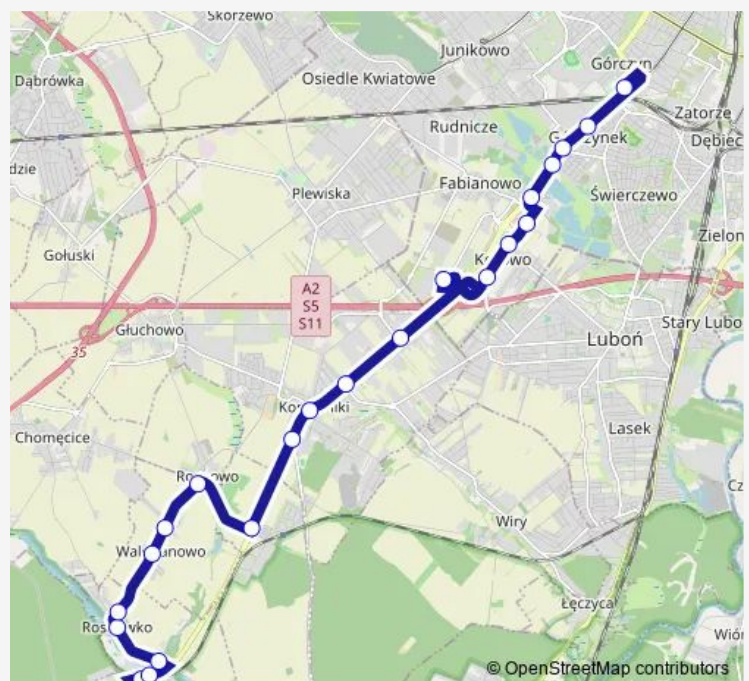

### Route schedule

Rosnówko/Pkm — Górczyn Pkm

Monday 04:30-16:15

Tuesday 04:30-16:15

Wednesday 04:30-16:15

Thursday 04:30-16:15

Friday 04:30-16:15

Saturday 04:50-12:20

### Route info

Direction: Rosnówko/Pkm

Stops: 22

Trip Duration: 0 hour 38 min