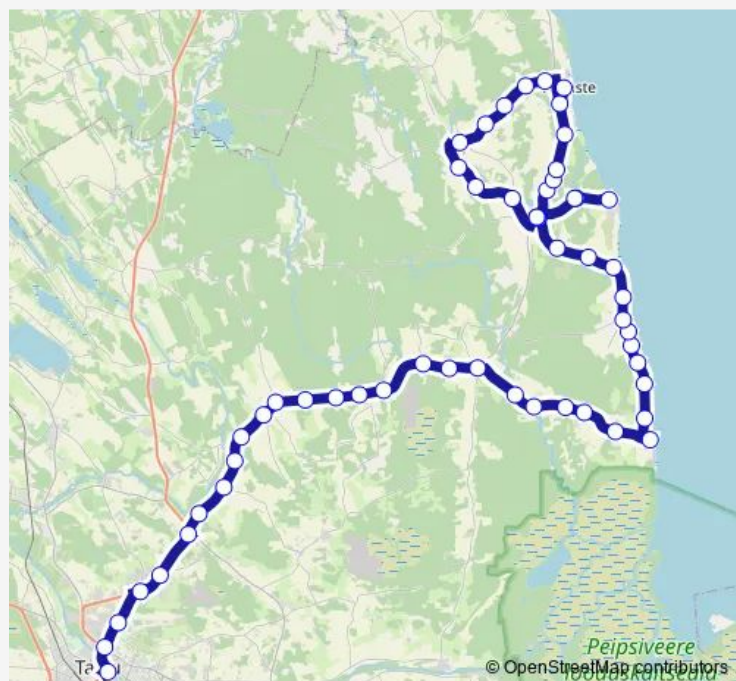

Koosalaane

Route schedule

Tartu bussijaam — Alatskivi

Monday	14:20
Tuesday	14:20
Wednesday	14:20
Thursday	14:20
Friday	14:20
Saturday	14:20
Sunday	—

Route info

Direction: Tartu bussijaam

Stops: 56

Trip Duration: 1 hour 50 min