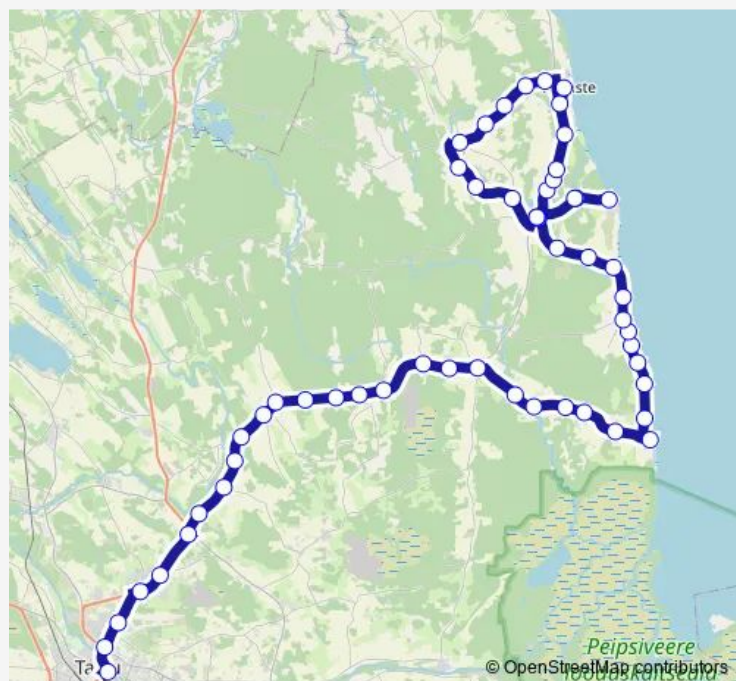

Koosalaane

Route schedule

Tartu bussijaam — Alatskivi

Monday	14:20
Tuesday	14:20
Wednesday	14:20
Thursday	14:20
Friday	14:20
Saturday	14:20
Sunday	—

Route info

Direction: Tartu bussijaam

Stops: 56

Trip Duration: 1 hour 50 min