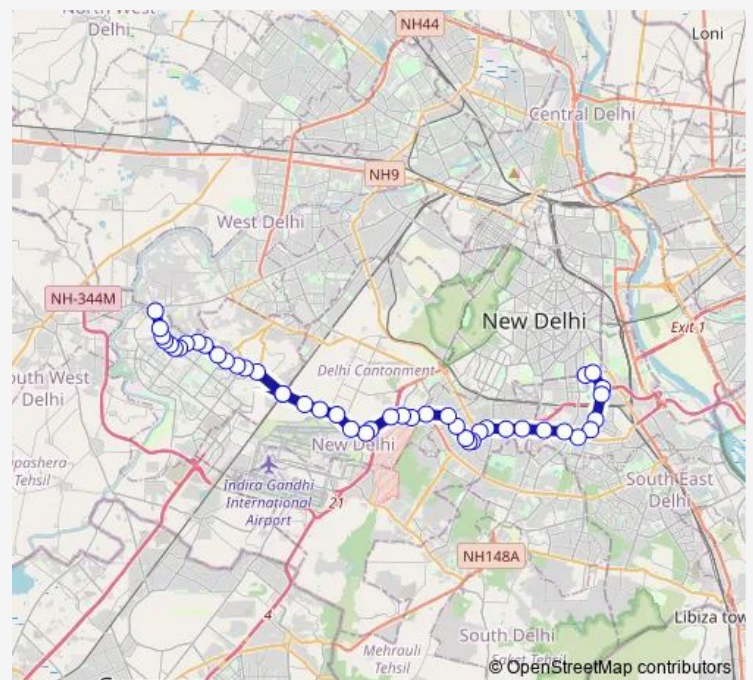

### Route schedule

Sunehari Pulla Depot / Jawahar Lal Nehru Stadium Terminal — Dwarka More Metro Station (Terminal)

Monday 18:19-22:11

Tuesday 18:19-22:11

Wednesday 18:19-22:11

Thursday 18:19-22:11

Friday 18:19-22:11

Saturday 18:19-22:11

Sunday 18:19-22:11

### Route info

Direction: Sunehari Pulla Depot / Jawahar Lal Nehru Stadium Terminal

Stops: 40

Trip Duration: 1 hour 50 min

■ 727up

Signal Enclave

Arjun Path / APS Colony

APS Colony