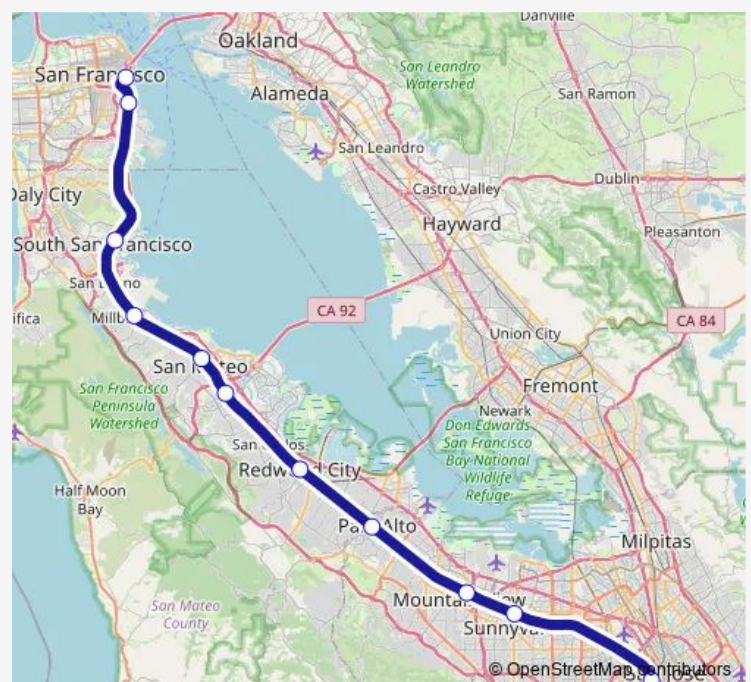

South San Francisco Caltrain Station Southbound

Millbrae Caltrain Station Southbound

San Mateo Caltrain Station Southbound

Hillsdale Caltrain Station Southbound

Redwood City Caltrain Station Southbound

Palo Alto Caltrain Station Southbound

Mountain View Caltrain Station Southbound

Sunnyvale Caltrain Station Southbound

San Jose Diridon Caltrain Station Southbound

### Route schedule

San Francisco Caltrain Station Southbound — San Jose Diridon Caltrain Station Southbound

Monday	06:19-18:19
Tuesday	06:19-18:19
Wednesday	06:19-18:19
Thursday	06:19-18:19
Friday	06:19-18:19
Saturday	—
Sunday	—

### Route info

Direction: San Francisco Caltrain Station Southbound

Stops: 11

Trip Duration: 0 hour 59 min