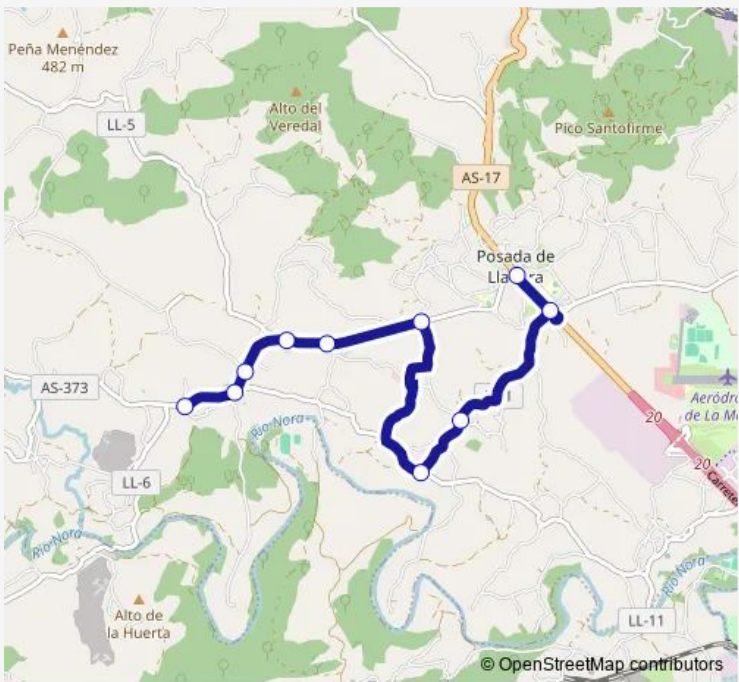

Bus Pos Posada de Llanera-San Cucao

[Go to website](#)

Direction
 [San Cucao] El Cañal [Cta 04203] — [Posada] Ayuntamiento Llanera [Cta 04136]
 10 stops
[Open route schedule](#)

- [San Cucao] El Cañal [Cta 04203]
- [San Cucao] San Cucao 2 [Cta 06074]
- [San Cucao] San Cucao [Cta 04152]
- [Vaúro|Baúro] La Parte [Cta 04153]
- [Guyame] Las Ranas [Cta 04154]
- [Posada] Alto Merón [Cta 06076]
- [Portiella] Ables - Corcuera [Cta 20858]
- [Ables] Iglesia [Cta 04221]
- [Posada] Cruce Lugo de Llanera [Cta 04135]
- [Posada] Ayuntamiento Llanera [Cta 04136]

Route schedule
 [San Cucao] El Cañal [Cta 04203] — [Posada] Ayuntamiento Llanera [Cta 04136]

Monday	17:55
Tuesday	17:55
Wednesday	17:55
Thursday	17:55
Friday	17:55
Saturday	—
Sunday	—

Route info
 Direction: [San Cucao] El Cañal [Cta 04203]
 Stops: 10
 Trip Duration: 0 hour 10 min

Pos Bus time schedules and route maps are available in an offline PDF at busmaps.com. Use the busmaps.com website to see live bus times, train schedule or subway schedule, and step-by-step directions for all public transit in Llanera

The schedule is provided in the local timezone. Times with "(+1)" indicate departures on the next day.

PDF file created on 2025-02-26

2024 BusMaps.com - All Rights Reserved