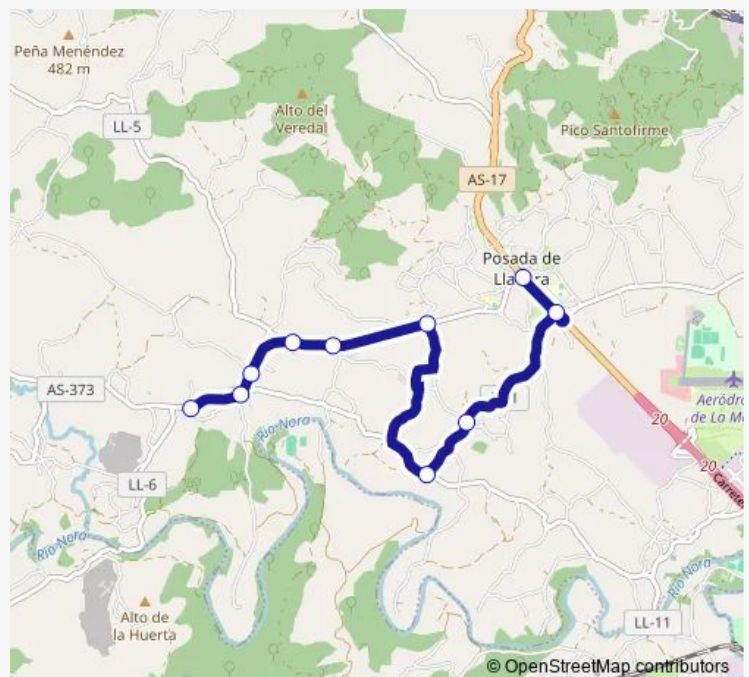

### Direction

[San Cucao] El Cañal [Cta 04203] — [Posada] Ayuntamiento Llanera [Cta 04136]

10 stops

[Open route schedule](#)

[San Cucao] El Cañal [Cta 04203]

[San Cucao] San Cucao 2 [Cta 06074]

[San Cucao] San Cucao [Cta 04152]

[Vaúro|Baúro] La Parte [Cta 04153]

[Guyame] Las Ranas [Cta 04154]

[Posada] Alto Merón [Cta 06076]

[PORTIELLA] Ables - Corcuera [CTA 20858]

[Ables] Iglesia [Cta 04221]

[Posada] Cruce Lugo de Llanera [Cta 04135]

### Route schedule

[San Cucao] El Cañal [Cta 04203] — [Posada] Ayuntamiento Llanera [Cta 04136]

Monday	17:55
Tuesday	17:55
Wednesday	17:55
Thursday	17:55
Friday	17:55
Saturday	—
Sunday	—

### Route info

Direction: [San Cucao] El Cañal [Cta 04203]

Stops: 10

Trip Duration: 0 hour 10 min

■ Pos — Posada de Llanera-San Cucao

Pos Bus time schedules and route maps are available in an offline PDF at [busmaps.com](https://busmaps.com). Use the [busmaps.com](https://busmaps.com) website to see live bus times, train schedule or subway schedule, and step-by-step directions for all public transit in Llanera