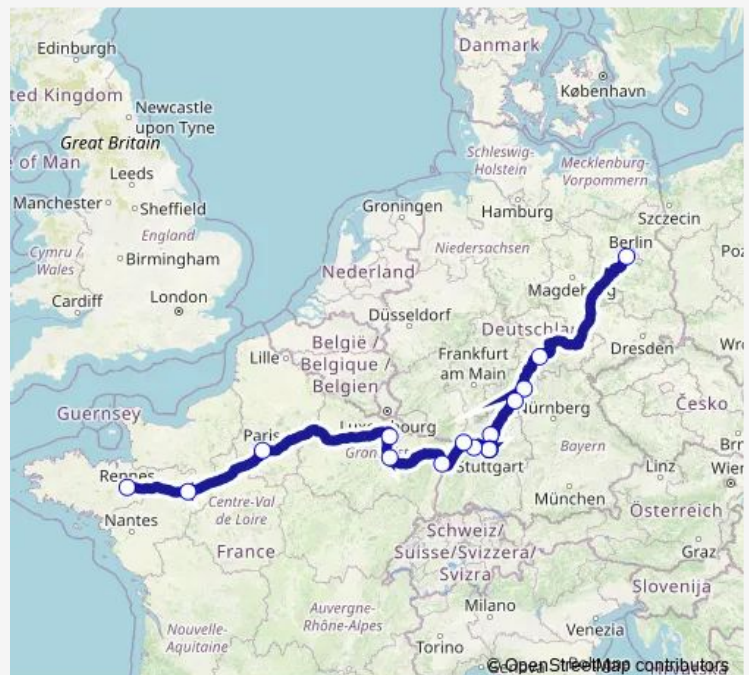

Schweinfurt central train station

Würzburg Main Station

Heilbronn central train station

Kornwestheim Pre Waypoint

Kornwestheim

Kornwestheim Post Waypoint 1

Kornwestheim Post Waypoint 2

Pforzheim central bus station (Erbprinzstraße)

Karlsruhe central train station

Strasbourg

Nancy

Metz (central bus station)

Paris (Bercy Seine)

Le Mans

Rennes (Central bus station)

Route schedule

Route info

Direction: Berlin central bus station

Stops: 17

Trip Duration: 23 hour 40 min

Direction

Rennes (Central bus station) — Berlin central bus station

17 stops

[Open route schedule](#)

Rennes (Central bus station)

Le Mans

Paris (Bercy Seine)

Metz (central bus station)

Nancy

Strasbourg

Karlsruhe central train station

Pforzheim central bus station (Erbprinzstraße)