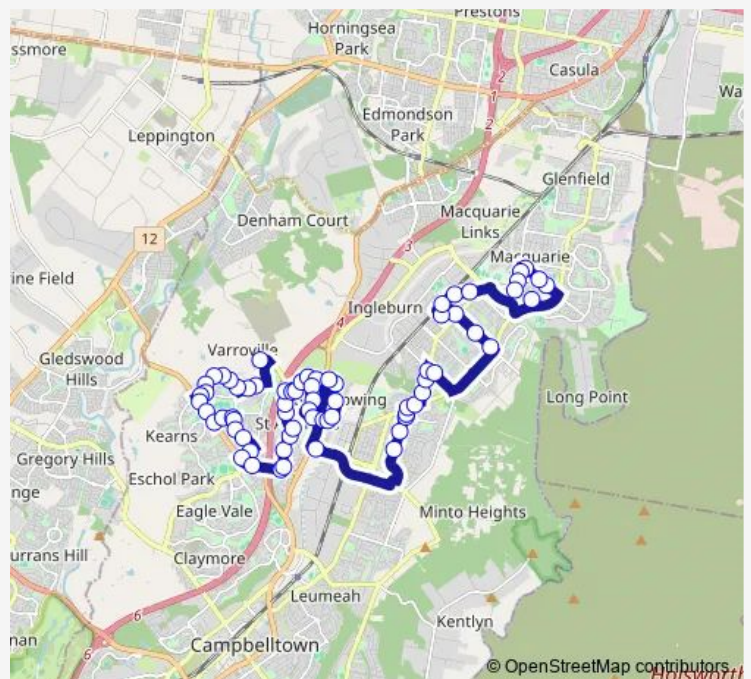

Mcdonnell St After Northrop St

Thunderbolt Dr Opp Dakota Pl

Raby Sports Complex, Raby Rd

Raby Rd Opp Kearns Av

Raby Rd Before Mustang Dr

Mustang Dr Opp Mirage Av

Mustang Dr At Hurricane Dr

Hurricane Dr Opp Typhoon Pl

Monday 07:58

Tuesday 07:58

Wednesday 07:58

Thursday 07:58

Friday —

Saturday —

Sunday —

Route info

Direction: Mount Carmel High School, School Grounds

Stops: 69

Trip Duration: 0 hour 53 min

3036 — Mt Carmel HS to Ingleburn

Raby Rd Before Stranraer Dr

St Andrews Community Centre, Stranraer Dr

Stranraer Dr At Galashiels Av

Stranraer Dr Opp Aberfeldy Cres

Ballantrae Dr Before Arisaig PI

Ballantrae Dr Opp Braemar Av

Ballantrae Dr Opp Rannoch St

Ballantrae Dr Before St Andrews Rd

St Andrews Rd At Midlothian Rd

Midlothian Rd At Dunbar St