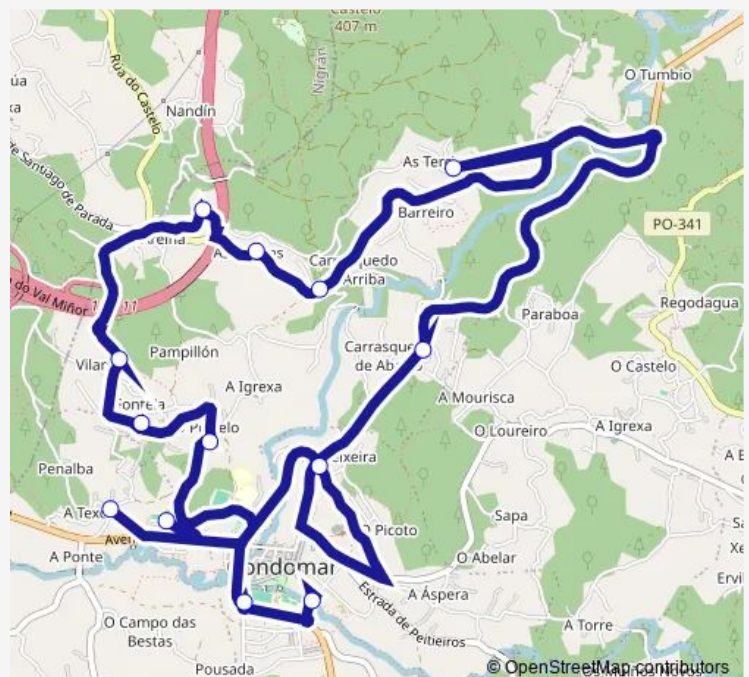

Thursday 14:05

Friday 14:05

Saturday —

Sunday —

Route info

Direction: Ceip Chano Piñeiro

Stops: 13

Trip Duration: 0 hour 24 min

Route schedule

Fontán — Ceip Chano Piñeiro

Monday	08:29
Tuesday	08:29
Wednesday	08:29
Thursday	08:29
Friday	08:29
Saturday	—
Sunday	—

Route info

Direction: Fontán

Stops: 13

Trip Duration: 0 hour 26 min

Xg883053 Bus time schedules and route maps are available in an offline PDF at busmaps.com. Use the busmaps.com website to see live bus times, train schedule or subway schedule, and step-by-step directions for all public transit in Gondomar