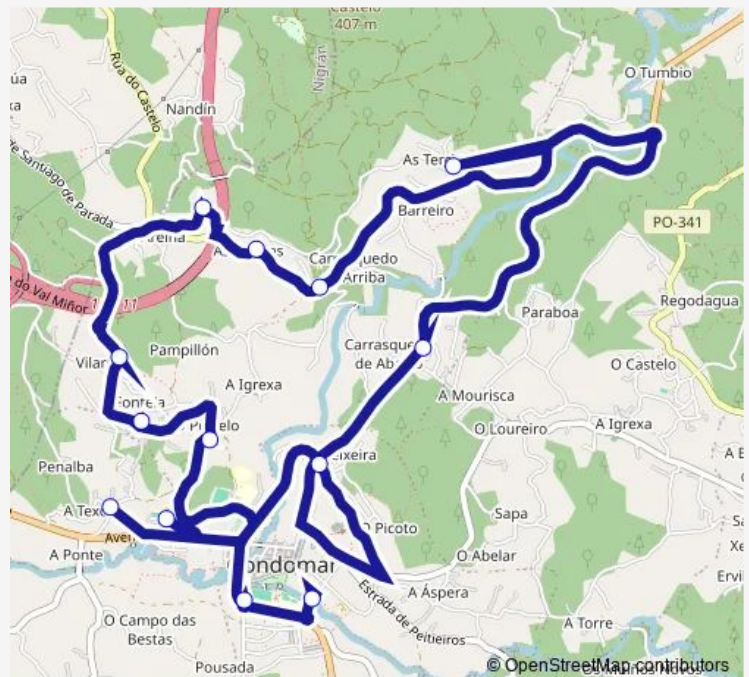

### Route schedule

Ceip Chano Piñeiro — Fontán

Monday 14:05

Tuesday 14:05

Wednesday 14:05

Thursday —

Friday 14:05

Saturday —

### Route info

Direction: Ceip Chano Piñeiro

Stops: 13

Trip Duration: 0 hour 24 min

## Route info

Direction: Fontán

Stops: 13

Trip Duration: 0 hour 26 min

XG883053 Bus time schedules and route maps are available in an offline PDF at [busmaps.com](https://busmaps.com). Use the [busmaps.com](https://busmaps.com) website to see live bus times, train schedule or subway schedule, and step-by-step directions for all public transit in Gondomar