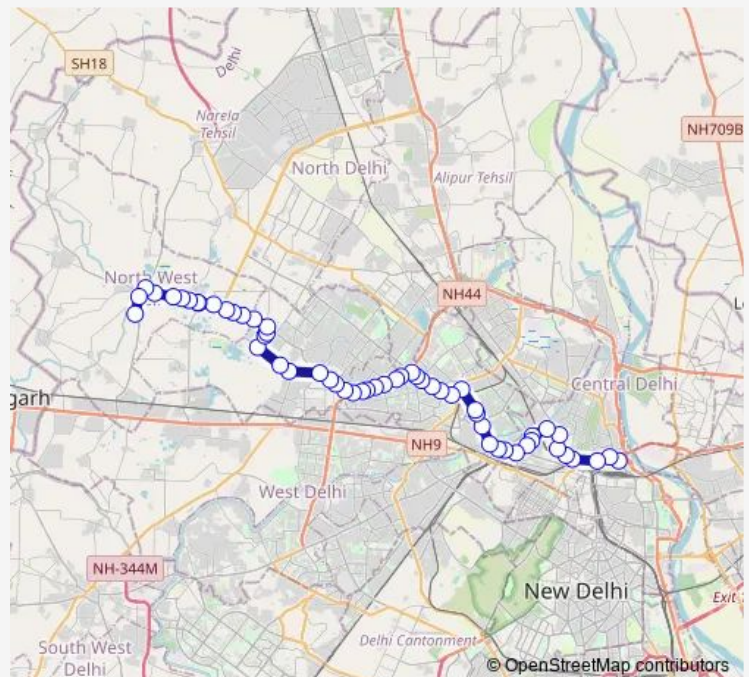

Thursday 08:21-20:44

Friday 08:21-20:44

Saturday 08:21-20:44

Sunday 08:21-20:44

Route info

Direction: Isbt Kashmere Gate

Stops: 56

Trip Duration: 1 hour 55 min

114+182au

BusMaps

Kohat Enclave Metro Station

Vaishali Enclave / Kapil Vihar

JD Block Pitam Pura

Pitampur Metro Stn (Madhuvanchowk)

Madhuban Chowk Outer Ring Road

Saraswati Vihar C Block