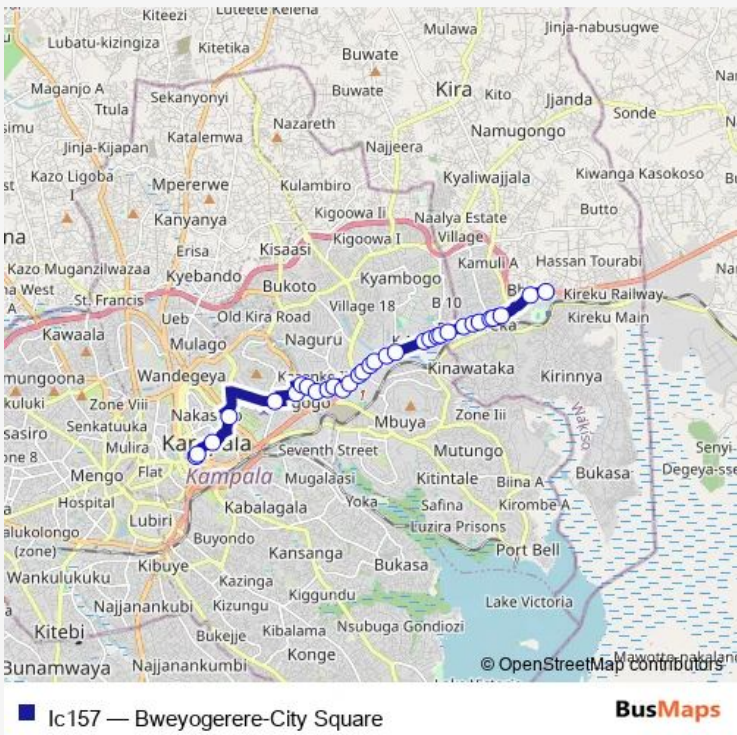

# Bus Ic157 Bweyogerere-City Square

[Go to website](#)

**Direction**  
 Crane Bank - City Square — Total Fuel Station Bweyogerere

33 stops

[Open route schedule](#)

- Crane Bank - City Square
- Grand Imperial Hotel - East African Development Bank
- Sheraton Hotel (Ternan Ave)
- Yusuf Lule Rd - Shimoni Rd Jct
- Nyonyi Gardens
- City High School (Kololo)
- Toyota Kololo (Naguru Rd)
- China-uganda Friendship Hospital (Naguru Avenue)
- China-uganda Friendship Hospital (Shoprite Rd)
- Uma (Naguru Rd)
- Nakawa Market (Naguru Rd)
- Utoda Nakawa
- Kagate - Yuasa
- Nakawa Vocational Institute - Management Training And Advisory Centre (Mtac)
- Spear Motors - Jinja And Ntinda Rd Jct
- Chata Investments - Umeme (Jinja Rd)
- City Oil Nakawa
- Steel And Tube Industries - Pepsi
- Kyambogo
- Lakhani Motors

**Route schedule**  
 Crane Bank - City Square — Total Fuel Station Bweyogerere

Monday	06:30-19:00
Tuesday	06:30-19:00
Wednesday	06:30-19:00
Thursday	06:30-19:00
Friday	06:30-19:00
Saturday	06:30-19:00
Sunday	06:30-19:00

**Route info**

Direction: Crane Bank - City Square

Stops: 33

Trip Duration: 1 hour 6 min

Nabisunsa

Banda

Hass Petrol Station (Banda)

Petro Fuel Station (Banda)