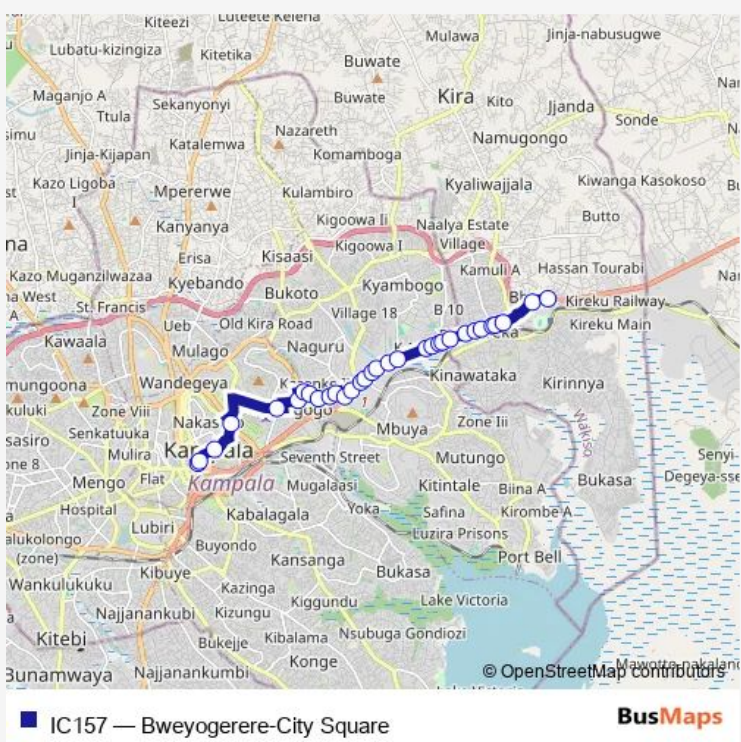

# Bus IC157 Bweyogerere-City Square

[Go to website](#)

**Direction**  
 Crane Bank - City Square — Total Fuel Station Bweyogerere

33 stops

[Open route schedule](#)

- Crane Bank - City Square
- Grand Imperial Hotel - East African Development Bank
- Sheraton Hotel (Ternan Ave)
- Yusuf Lule Rd - Shimoni Rd Jct
- Nyonyi Gardens
- City High School (Kololo)
- Toyota Kololo (Naguru Rd)
- China-uganda Friendship Hospital (Naguru Avenue)
- China-uganda Friendship Hospital (Shoprite Rd)
- Uma (Naguru Rd)
- Nakawa Market (Naguru Rd)
- Utoda Nakawa
- Kagate - Yuasa
- Nakawa Vocational Institute - Management Training And Advisory Centre (Mtac)
- Spear Motors - Jinja And Ntinda Rd Jct
- Chata Investments - Umeme (Jinja Rd)
- City Oil Nakawa
- Steel And Tube Industries - Pepsi
- Kyambogo
- Lakhani Motors

**Route schedule**  
 Crane Bank - City Square — Total Fuel Station Bweyogerere

Monday	06:30-19:00
Tuesday	06:30-19:00
Wednesday	06:30-19:00
Thursday	06:30-19:00
Friday	06:30-19:00
Saturday	06:30-19:00
Sunday	06:30-19:00

**Route info**

Direction: Crane Bank - City Square

Stops: 33

Trip Duration: 1 hour 5 min

Nabisunsa

Banda

Hass Petrol Station (Banda)

Petro Fuel Station (Banda)