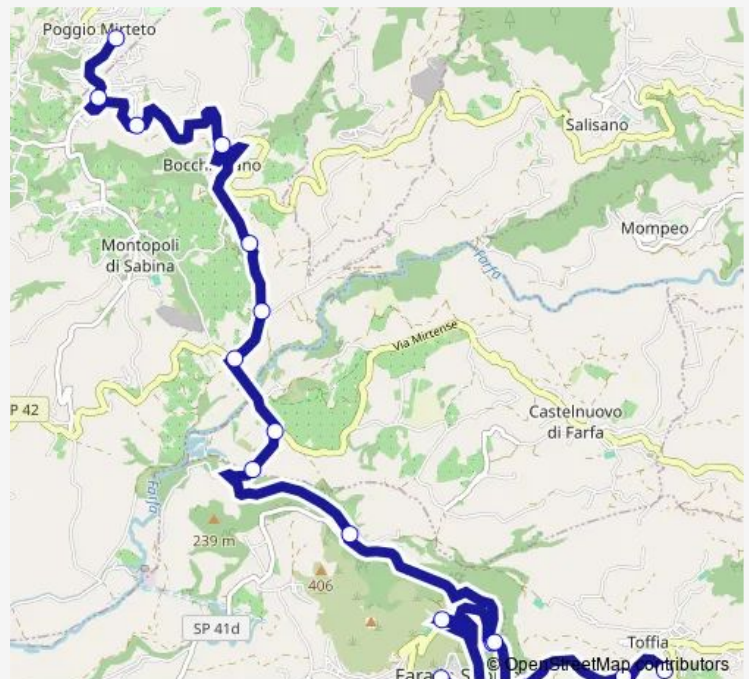

**Route schedule**

Fara Sabina | Capolinea # f9939 — Poggio Mirteto | Viale De Vito # f2445

Monday	—
Tuesday	—
Wednesday	—
Thursday	—
Friday	—
Saturday	07:30
Sunday	—

**Route info**

Direction: Fara Sabina | Capolinea # f9939

Stops: 18

Trip Duration: 0 hour 35 min

Fara in Sabina - Poggio Mirteto # Pm41d

Bus time schedules and route maps are available in an offline PDF at [busmaps.com](https://busmaps.com). Use the [busmaps.com](https://busmaps.com) website to see live bus times, train schedule or subway schedule, and step-by-step directions for all public transit in Fara in Sabina