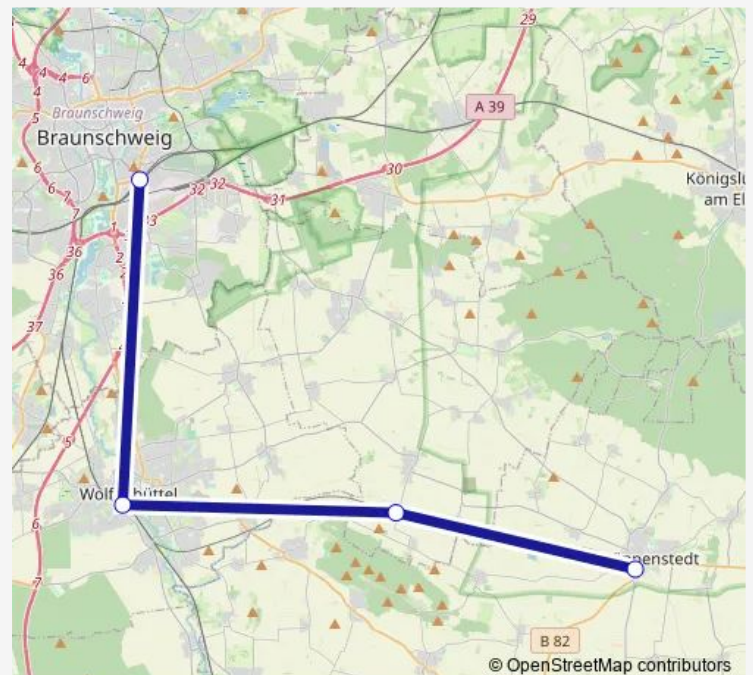

Regional Rail Service Rb45

[Go to website](#)**Direction**

Schöppenstedt, Bahnhof — Braunschweig, Hauptbahnhof

4 stops

[Open route schedule](#)

Schöppenstedt, Bahnhof

Dettum, Bahnhof

Wolfenbüttel, Bahnhof

Saturday 06:34-22:34

Sunday 07:34-22:34

Route info

Direction: Schöppenstedt, Bahnhof

Stops: 4

Trip Duration: 0 hour 29 min

■ Rb45

BusMaps

Direction

Braunschweig, Hauptbahnhof — Schöppenstedt, Bahnhof

4 stops

[Open route schedule](#)

Braunschweig, Hauptbahnhof

Wolfenbüttel, Bahnhof

Dettum, Bahnhof

Schöppenstedt, Bahnhof

Sunday 07:57-22:57

Route info

Direction: Braunschweig, Hauptbahnhof

Stops: 4

Trip Duration: 0 hour 27 min

Rb45 Regional Rail Service time schedules and route maps are available in an offline PDF at busmaps.com. Use the busmaps.com website to see live bus times, train schedule or subway schedule, and step-by-step directions for all public transit in Wolfenbuettel