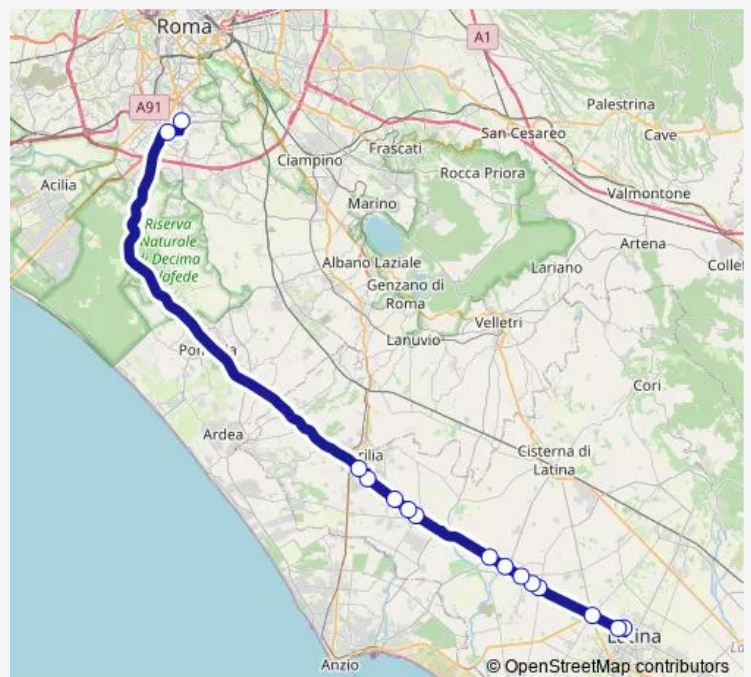

Bus Latina - Roma Laurentina # Lt685a

[Go to website](#)

Direction

Latina | Terminal Bus # f3092 — Roma | Laurentina (Metro B) # f2693

15 stops

[Open route schedule](#)

Latina | Terminal Bus # f3092

Latina | Via Romagnoli # f2638

Latina | Borgo Piave # f2641

Cisterna | Via Pontina (Prato Cesarino) # f2644

Cisterna | Via Pontina (Speranza) # f2645

Cisterna | Via Pontina (Castelverde) # f2646

Latina | Via Pontina (Borgo Montello) # f2647

Latina | Via Pontina (Le Ferriere) # f2648

Aprilia | Via Pontina Via Selciatella # f2652

Aprilia | Via Pontina (Genio Civile) # f2653

Aprilia | Via Pontina Via Campo # f2654

Aprilia | Via Pontina Via Cagliari # f2733

Aprilia | Via Pontina (Carroceto) # f2737

Roma | Ospedale Sant'Eugenio # f12701

Roma | Laurentina (Metro B) # f2693

Route schedule

Latina | Terminal Bus # f3092 — Roma | Laurentina (Metro B) # f2693

Monday 07:15-16:30

Tuesday 07:15-16:30

Wednesday 07:15-16:30

Thursday 07:15-16:30

Friday 07:15-16:30

Saturday 14:25

Sunday —

Route info

Direction: Latina | Terminal Bus # f3092

Stops: 15

Trip Duration: 1 hour 13 min