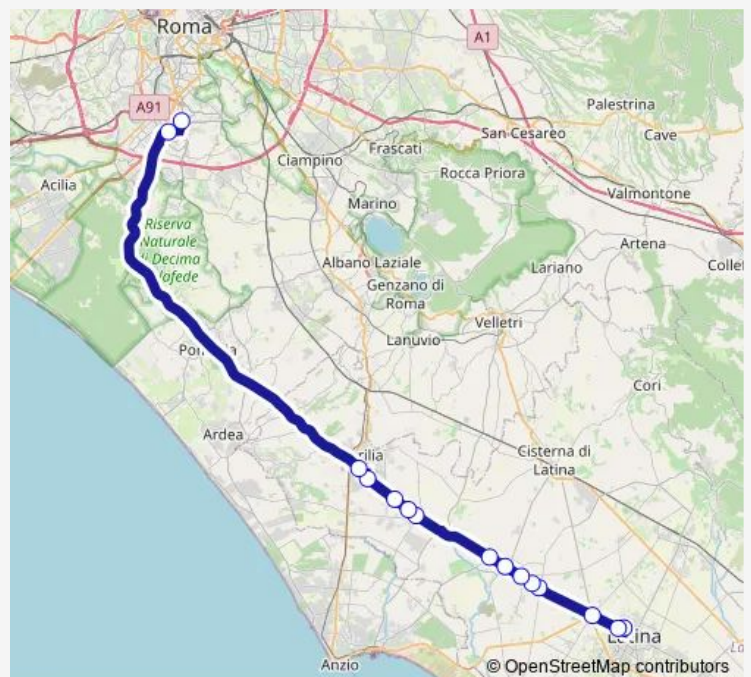

Bus Latina - Roma Laurentina # Lt685a

[Go to website](#)

Direction

Latina | Terminal Bus # f3092 — Roma | Laurentina (Metro B) # f2693

15 stops

[Open route schedule](#)

Latina | Terminal Bus # f3092

Latina | Via Romagnoli # f2638

Latina | Borgo Piave # f2641

Cisterna | Via Pontina (Prato Cesarino) # f2644

Cisterna | Via Pontina (Speranza) # f2645

Cisterna | Via Pontina (Castelverde) # f2646

Latina | Via Pontina (Borgo Montello) # f2647

Latina | Via Pontina (Le Ferriere) # f2648

Aprilia | Via Pontina Via Selciatella # f2652

Aprilia | Via Pontina (Genio Civile) # f2653

Aprilia | Via Pontina Via Campo # f2654

Aprilia | Via Pontina Via Cagliari # f2733

Aprilia | Via Pontina (Carroceto) # f2737

Roma | Ospedale Sant'Eugenio # f12701

Roma | Laurentina (Metro B) # f2693

Route schedule

Latina | Terminal Bus # f3092 — Roma | Laurentina (Metro B) # f2693

Monday 07:00-15:45

Tuesday 07:00-15:45

Wednesday 07:00-15:45

Thursday 07:00-15:45

Friday 07:00-15:45

Saturday 07:00-15:45

Sunday —

Route info

Direction: Latina | Terminal Bus # f3092

Stops: 15

Trip Duration: 1 hour 0 min