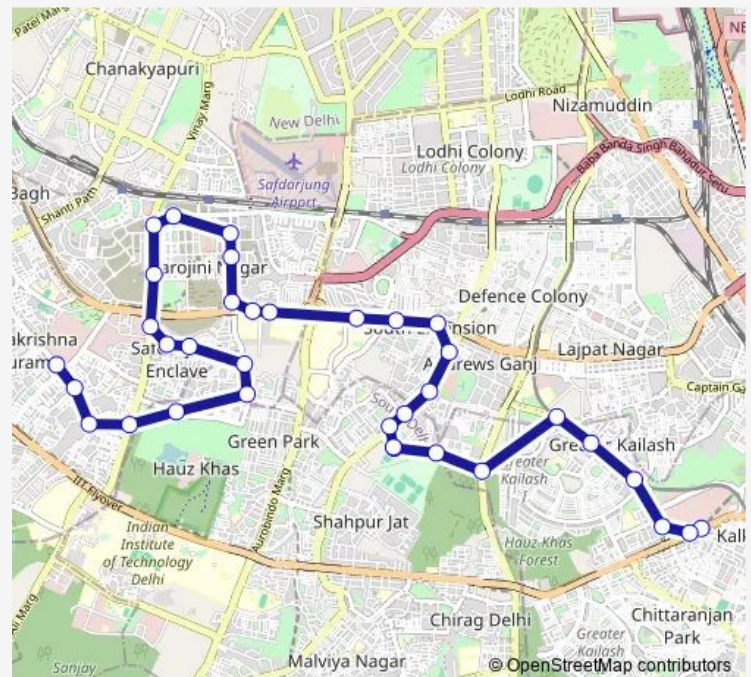

Raj Nagar

AB Block Sarojini Nagar

PS Sarojini Nagar

Route schedule

Nehru Place Terminal — RK Puram Sec-1

Monday 06:45-21:10

Tuesday 06:45-21:10

Wednesday 06:45-21:10

Thursday 06:45-21:10

Friday 06:45-21:10

Saturday 06:45-21:10

Sunday 06:45-21:10

Route info

Direction: Nehru Place Terminal

Stops: 35

Trip Duration: 1 hour 1 min