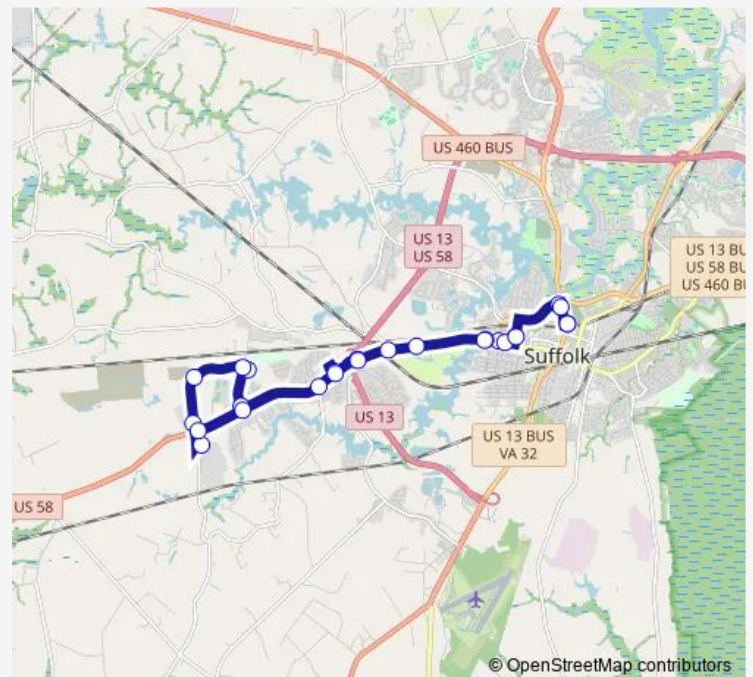

Bus Y Yellow Route

[Go to website](#)

Direction

Downtown Transfer Station — Downtown Transfer Station

25 stops

[Open route schedule](#)

Downtown Transfer Station

Broad & 1st Ave Outbound

Kenyon & Centerpoint

Centerpoint & Enterprise

Ace Hardware Distribution Center

Target Distribution Center

Holland & Manning Bridge

Forest Glen Dr

Holland & Manning

Holland & Staley Inbound

Kilby Shores Inbound

Lipton Inbound

W Washington & Causey

Route schedule

Downtown Transfer Station — Downtown Transfer Station

Monday 06:30-19:50

Tuesday 06:30-19:50

Wednesday 06:30-19:50

Thursday 06:30-19:50

Friday 06:30-19:50

Saturday 07:30-15:30

Sunday —

Route info

Direction: Downtown Transfer Station

Stops: 25

Trip Duration: 0 hour 39 min