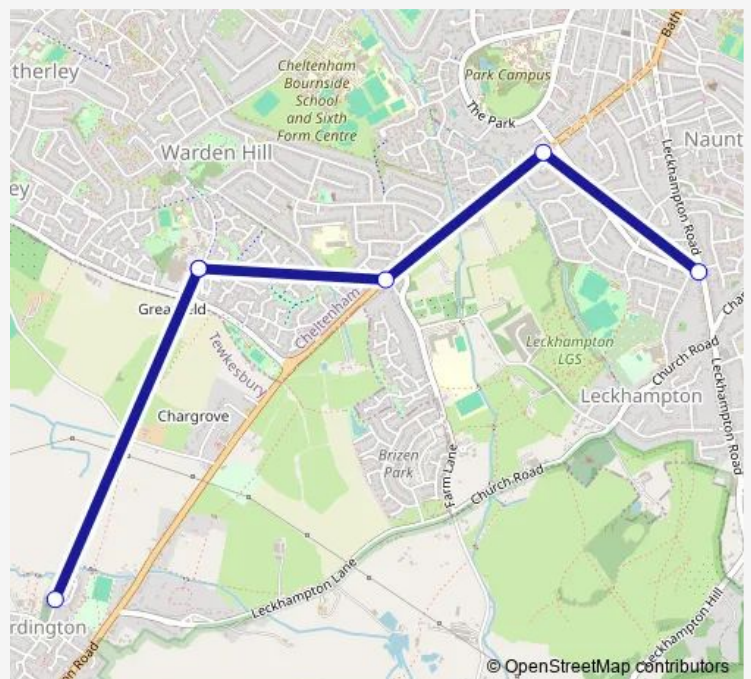

Bus Y Leckhampton - Warden Hill - Shurdington (Door to Door)

[Go to website](#)

Direction

Treelands Drive — Morrisons Superstore

6 stops

[Open route schedule](#)

Treelands Drive

Moorend Park Road

Kidnappers' Lane

Morrisons Superstore

Demand Responsive Area

Morrisons Superstore

Route schedule

Treelands Drive — Morrisons Superstore

Monday	10:00
Tuesday	—
Wednesday	—
Thursday	—
Friday	—
Saturday	—
Sunday	—

Route info

Direction: Treelands Drive

Stops: 6

Trip Duration: 0 hour 45 min

■ Y — Leckhampton - Warden Hill - Shurdington (Door to Door)

Direction

Morrison's Superstore — Morrison's Superstore

7 stops

[Open route schedule](#)

Morrison's Superstore

Farmfield Road

Surgery

Treelands Drive

Morrison's Superstore

Demand Responsive Area

Morrison's Superstore