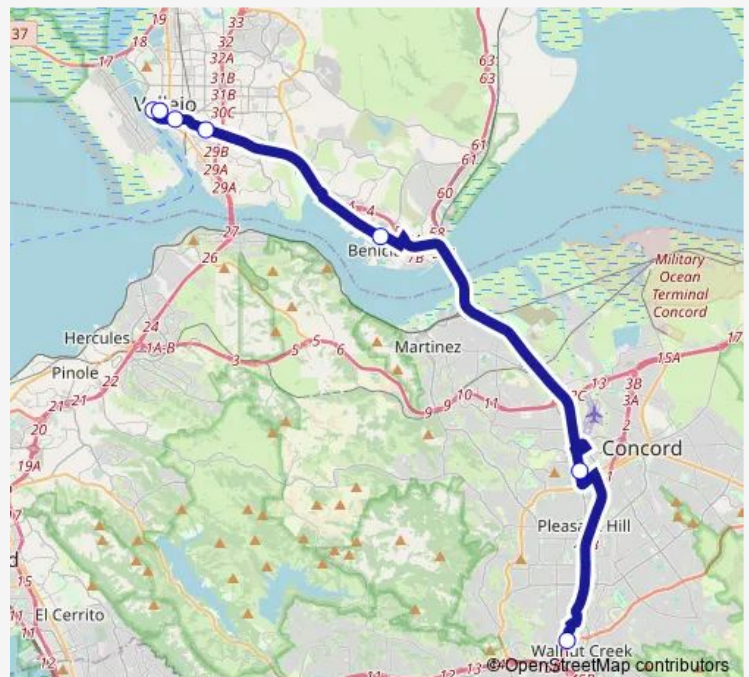

Military W & 1st St (Benicia City Park)

Curtola Park & Ride

Curtola Pkwy & Napa St

Mare Island Way & Georgia St (Ferry)

Vallejo Transit Center (VTC West)

Route schedule

Walnut Creek Bart — Vallejo Transit Center (VTC West)

Monday 05:02-21:40

Tuesday 05:02-21:40

Wednesday 05:02-21:40

Thursday 05:02-21:40

Friday 05:02-21:40

Saturday 08:15-20:20

Sunday 09:10-20:20

Route info

Direction: Walnut Creek Bart

Stops: 7

Trip Duration: 0 hour 45 min

Y — Yellow Line

Direction

Vallejo Transit Center (VTC West) — Walnut Creek Bart

7 stops

[Open route schedule](#)

Route info

Direction: Vallejo Transit Center (VTC West)

Stops: 7

Trip Duration: 0 hour 47 min

Direction

Vallejo Transit Center (VTC West) — Walnut Creek Bart

7 stops

[Open route schedule](#)