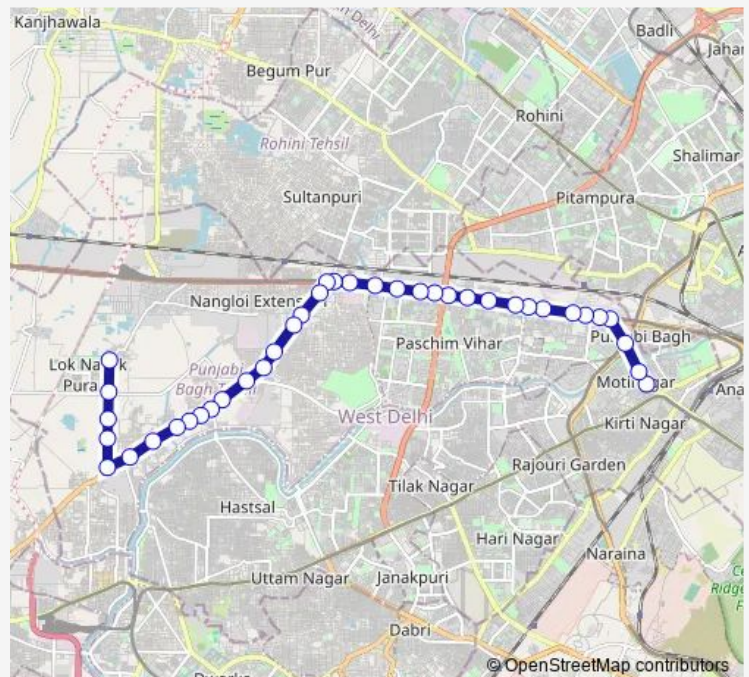

Bus 931up

[Go to website](#)

Direction

Karampura Terminal — Bakkarwala Village

38 stops

[Open route schedule](#)

- Karampura Terminal
- B Block New Moti Nagar
- Punjabi Bagh Terminal
- Agarsen Hospital
- Shivaji Park
- SPM College
- Madipur Village
- Madipur JJ Colony Metro Station
- Ordinance Depot
- Shiva Enclave/ New Multan Nagar
- Multan Nagar
- Paschim Vihar Super Bazar (West Metro Station)
- Peeragarhi Chowk
- Peera Garhi Metro Station
- Udyog Nagar
- Inder Enclave
- Jwala Puri / Nangloi Depot
- Surajmal Stadium
- Sultanpuri Crossing
- Nangloi (Najafgarh Road)
- Nangloi Post Office

Route schedule

Karampura Terminal — Bakkarwala Village

Monday	06:44-21:23
Tuesday	06:44-21:23
Wednesday	06:44-21:23
Thursday	06:44-21:23
Friday	06:44-21:23
Saturday	06:44-21:23
Sunday	06:44-21:23

Route info

Direction: Karampura Terminal

Stops: 38

Trip Duration: 1 hour 9 min

■ 931up

BusMaps

Qamruddin Nagar Crossing

Aman Puri

Shivram Park