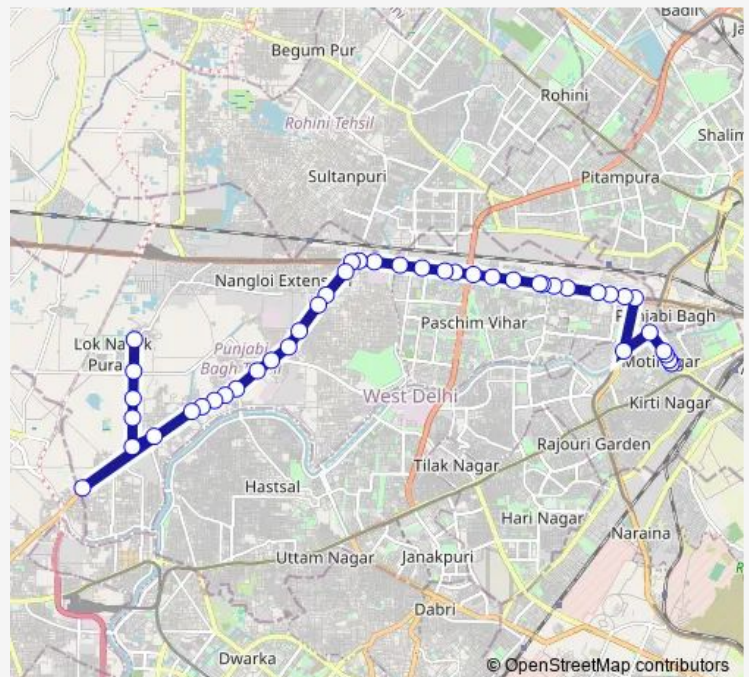

Bus 931up

[Go to website](#)

Direction

Karampura Terminal — Bakkarwala Village

43 stops

[Open route schedule](#)

- Karampura Terminal
- Karam Pura
- Moti Nagar B Block
- New Moti Nagar B Block
- Punjabi Bagh Terminal
- Punjabi Bagh Club
- Maharaja Agrasen Hospital
- Shivaji Park
- SPM College
- Madipur Village
- Madipur JJ Colony
- Ordinance Depot
- Shiv Enclave/New Multan Nagar
- New Multan Nagar
- Multan Nagar
- Paschim Vihar Market
- Peera Garhi Chowk
- Peera Garhi Metro Station
- Udyog Nagar
- Inder Enclave
- Jwala Puri / Nangloi Depot

Route schedule

Karampura Terminal — Bakkarwala Village

Monday	06:20-23:02
Tuesday	06:20-23:02
Wednesday	06:20-23:02
Thursday	06:20-23:02
Friday	06:20-23:02
Saturday	06:20-23:02
Sunday	06:20-23:02

Route info

Direction: Karampura Terminal

Stops: 43

Trip Duration: 1 hour 29 min

■ 931up

BusMaps

Surajmal Stadium
Sultanpuri Crossing
Nangloi
Nangloi Post Office
Qamruddin Nagar
Aman Puri
Shivram Park
Nilothi Crossing
Rishal Garden
Ranhola Extension
Ranhola Village
Ranhola li
PS Ranhola
Brahmpuri Colony
Brahmpuri Colony
Jai Vihar Block 2
Satya Vihar / Chanchal Park
Bakkarwala Crossing
Chanchal Park Part 1
Bakkarwala School
Bakkarwala Village Crossing
Bakkarwala Village