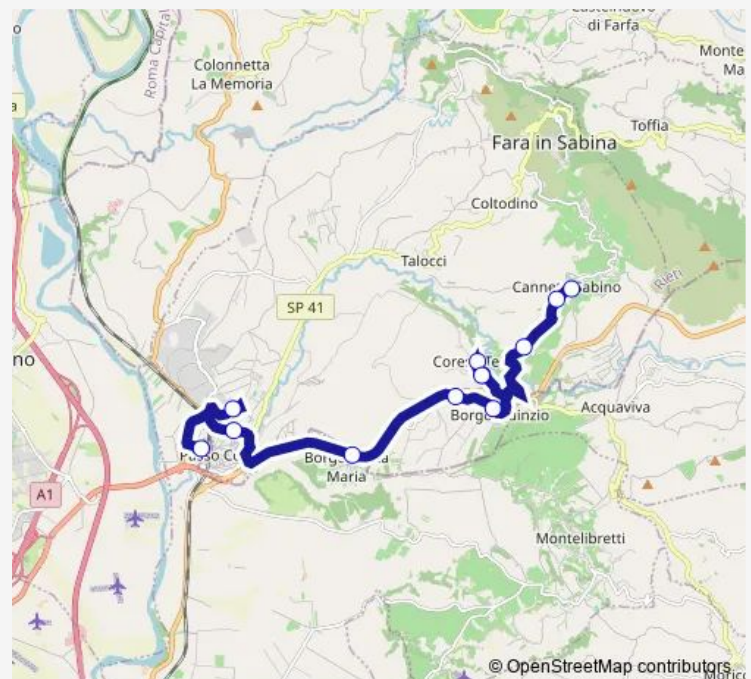

### Direction

MONTELIBRETTI | Stazione FS # f9958 — Fara Sabina | Canneto # f10011

12 stops

[Open route schedule](#)

MONTELIBRETTI | Stazione FS # f9958

Fara Sabina | Viale Gioventù (Licei) # f10017

Fara Sabina | Via Ternana Via Matteotti # f10211

### Route schedule

MONTELIBRETTI | Stazione FS # f9958 — Fara Sabina | Canneto # f10011

Monday 14:10

Tuesday 14:10

Wednesday 14:10

Thursday 14:10

Friday 14:10

Saturday —

### Route info

Direction: MONTELIBRETTI | Stazione FS # f9958

Stops: 12

Trip Duration: 0 hour 45 min

Passo Corese - Canneto (RI) # Pm528d

Bus time schedules and route maps are available in an offline PDF at [busmaps.com](https://busmaps.com). Use the [busmaps.com](https://busmaps.com) website to see live bus times, train schedule or subway schedule, and step-by-step directions for all public transit in Corese Terra