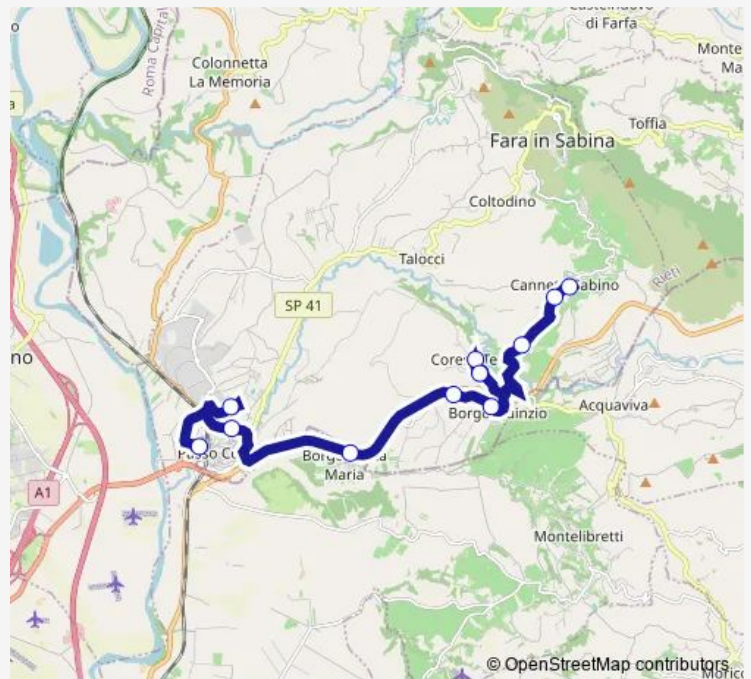

Bus Passo Corese - Canneto (RI) # Pm528d

[Go to website](#)

Direction

Montelibretti | Stazione FS # f9958 — Fara Sabina | Canneto # f10011

12 stops

[Open route schedule](#)

Montelibretti | Stazione FS # f9958

Fara Sabina | Corese Terra # f10627

Passo Corese | Terra # f00091

Fara Sabina | Corese Terra # f10626

Fara Sabina | Via Roma Via Colle Noce # f9995

Fara Sabina | Via Roma Via Colle Fusari # f9996

Fara Sabina | Canneto # f10011

Route schedule

Montelibretti | Stazione FS # f9958 — Fara Sabina | Canneto # f10011

Monday 14:10

Tuesday 14:10

Wednesday 14:10

Thursday 14:10

Friday 14:10

Saturday —

Sunday —

Route info

Direction: Montelibretti | Stazione FS # f9958

Stops: 12

Trip Duration: 0 hour 31 min

Passo Corese - Canneto (RI) # Pm528d

Bus time schedules and route maps are available in an offline PDF at busmaps.com. Use the busmaps.com website to see live bus times, train schedule or subway schedule, and step-by-step directions for all public transit in Corese Terra