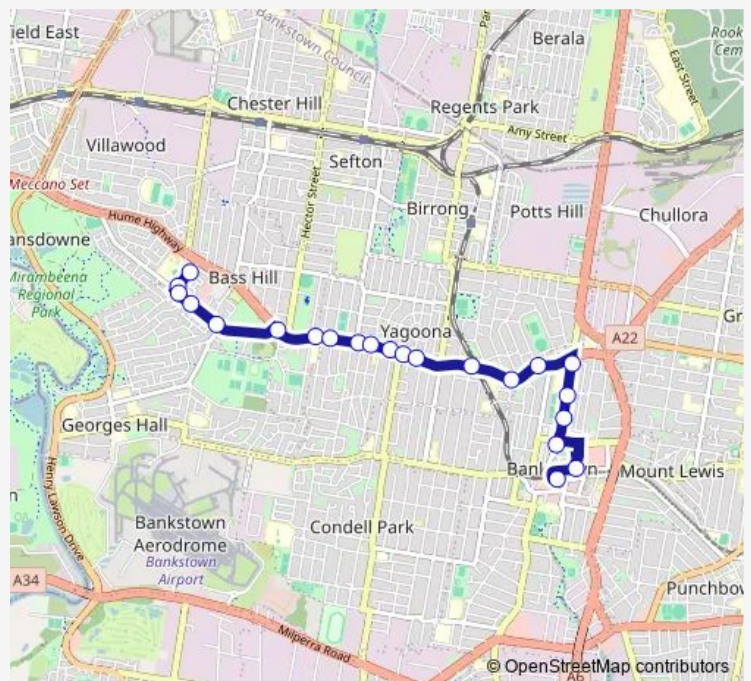

School Bus S413 Bass High School to Bankstown

[Go to website](#)

Direction

Arundle Rd Opp Bass Hill High School — Bankstown Station, Stand C

22 stops

[Open route schedule](#)

- Arundle Rd Opp Bass Hill High School
- Arundle Rd Before Johnstone Rd
- Johnston Rd After Arundle Rd
- Bass Hill Plaza, Johnston Rd
- Johnstone Rd Before Manuka Cres
- Hume Hwy Before Hector St
- Hume Hwy Opp Bass Hill School
- Hume Hwy At Smith Rd
- Hume Hwy At Rose St
- Hume Hwy At Wycombe St
- Hume Hwy Opp The Avenue
- Hume Hwy Opp Edgar St
- Hume Hwy At Alan St
- Yagoona Station, Hume Hwy
- Hume Hwy Opp Brancourt Av
- Hume Hwy After Avoca St
- Chapel Rd Opp St Felix Primary School
- Chapel Rd Opp Bankstown Tafe
- Chapel Rd Opp Tafe NSW Bankstown Campus
- Bankstown Library And Knowledge Centre, Chapel Rd
- Bankstown Central, Link Rd, Stand A

Route schedule

Arundle Rd Opp Bass Hill High School — Bankstown Station, Stand C

Monday	15:20
Tuesday	15:20
Wednesday	15:20
Thursday	15:20
Friday	15:20
Saturday	—
Sunday	—

Route info

Direction: Arundle Rd Opp Bass Hill High School

Stops: 22

Trip Duration: 0 hour 20 min

S413 — Bass High School to Bankstown

S413 School Bus time schedules and route maps are available in an offline PDF at busmaps.com. Use the busmaps.com website to see live bus times, train schedule or subway schedule, and step-by-step directions for all public transit in Liverpool