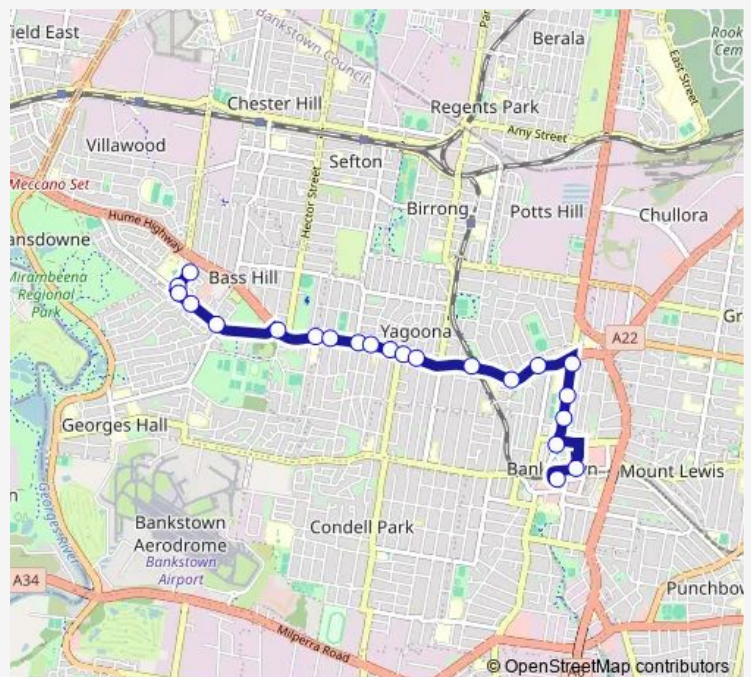

School Bus S413 Bass High School to Bankstown

[Go to website](#)

Direction

Arundle Rd Opp Bass Hill High School — Bankstown Station, Stand C

22 stops

[Open route schedule](#)

- Arundle Rd Opp Bass Hill High School
- Arundle Rd Before Johnstone Rd
- Johnston Rd After Arundle Rd
- Bass Hill Plaza, Johnston Rd
- Johnstone Rd Before Manuka Cres
- Hume Hwy Before Hector St
- Hume Hwy Opp Bass Hill School
- Hume Hwy At Smith Rd
- Hume Hwy At Rose St
- Hume Hwy At Wycombe St
- Hume Hwy Opp The Avenue
- Hume Hwy Opp Edgar St
- Hume Hwy At Alan St
- Yagoona Station, Hume Hwy
- Hume Hwy Opp Brancourt Av
- Hume Hwy After Avoca St
- Chapel Rd Opp St Felix Primary School
- Chapel Rd Opp Bankstown Tafe
- Chapel Rd Opp Tafe NSW Bankstown Campus
- Bankstown Library And Knowledge Centre, Chapel Rd
- Bankstown Central, Link Rd, Stand A

Route schedule

Arundle Rd Opp Bass Hill High School — Bankstown Station, Stand C

Monday	15:20
Tuesday	15:20
Wednesday	15:20
Thursday	15:20
Friday	15:20
Saturday	—
Sunday	—

Route info

Direction: Arundle Rd Opp Bass Hill High School

Stops: 22

Trip Duration: 0 hour 20 min

S413 — Bass High School to Bankstown

S413 School Bus time schedules and route maps are available in an offline PDF at busmaps.com. Use the busmaps.com website to see live bus times, train schedule or subway schedule, and step-by-step directions for all public transit in Liverpool