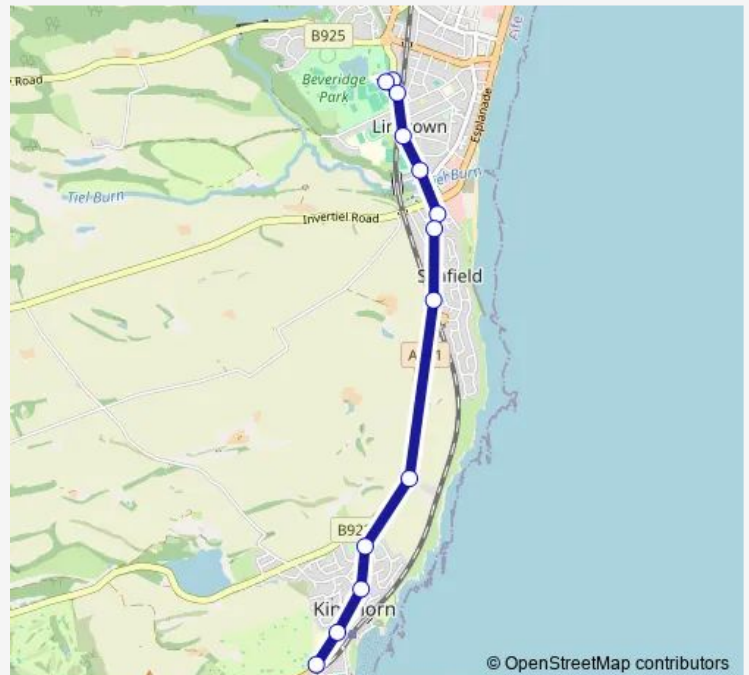

Linton Court

Kinghorn Road

Peebles Street

Seafield Road

Mill Street

Ramsay Road

Balwearie Road

Balwearie High School

### Route schedule

Macduff Crescent — Balwearie High School

Monday 08:20

Tuesday 08:20

Wednesday 08:20

Thursday 08:20

Friday 08:20

Saturday —

### Route info

Direction: Macduff Crescent

Stops: 12

Trip Duration: 0 hour 10 min

■ BW2 — Balwearie High School - Burntisland

**Direction**

Balwearie High School — Macduff Crescent

13 stops