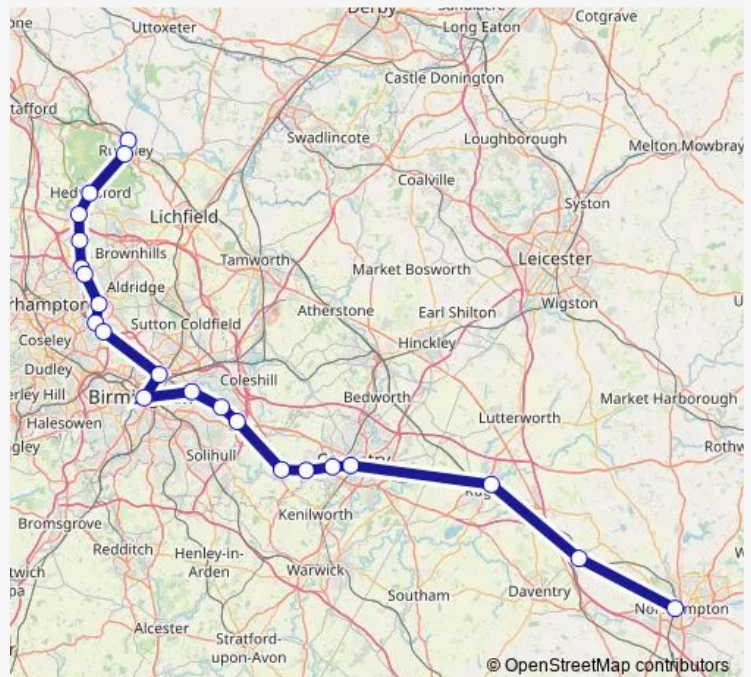

## Rail Lm:Rgl->Nmp LM train service from RGL to Nmp

[Go to website](#)

### Direction

Rugeley Trent Valley — Northampton

21 stops

[Open route schedule](#)

- Rugeley Trent Valley
- Rugeley Town
- Hednesford
- Cannock
- Landywood
- Bloxwich North
- Bloxwich
- Walsall
- Bescot Stadium
- Tame Bridge Parkway
- Birmingham New Street
- Adderley Park
- Stechford
- Lea Hall
- Marston Green
- Birmingham International
- Berkswell
- Coventry
- Rugby
- Long Buckby
- Northampton

### Route schedule

Rugeley Trent Valley — Northampton

Monday	—
Tuesday	—
Wednesday	—
Thursday	—
Friday	—
Saturday	—
Sunday	21:50

### Route info

Direction: Rugeley Trent Valley

Stops: 21

Trip Duration: 1 hour 59 min

■ Lm:Rgl->Nmp — LM train service from RGL to Nmp