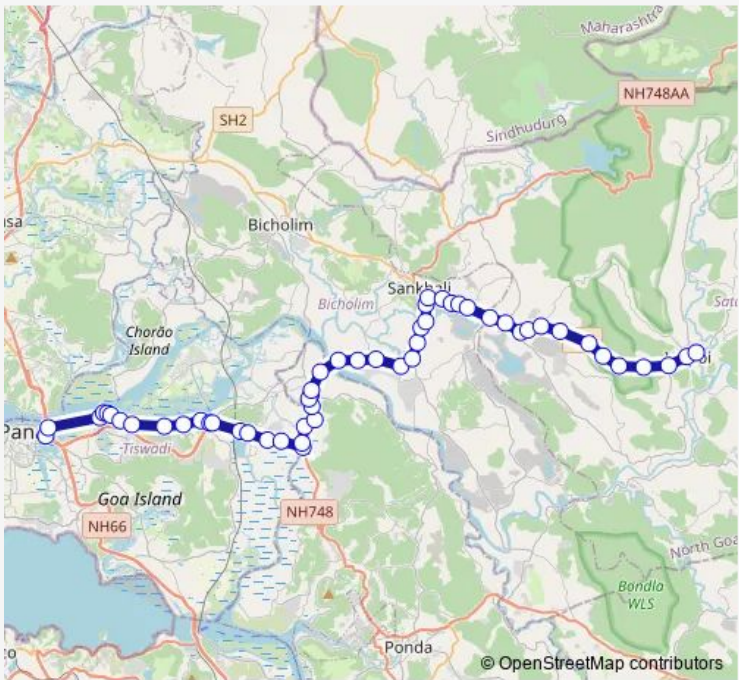

Bus MRG114 Panaji - Valpoi via Marcel

[Go to website](#)

Direction
 Panaji KTC Bus Stand — Valpoi KTC Bus Stand
 53 stops
[Open route schedule](#)

- Panaji KTC Bus Stand
- Panjim Ferry
- Ribandar Patto
- Chodna Ferry
- Ribandar Church
- Ribandar Copel
- Ribandar Police Sation
- Divar Ferry
- St. Pedro
- Baingini
- Old Goa
- Old Goa Gandhi Circle
- Old Goa Police Station
- Corlim Petrol Pump
- Corlim Industrial Estate
- Syngenta
- Dhulaper
- Banastari
- Banastari Bazaar
- Tivre Building
- Tivrem

Route schedule
 Panaji KTC Bus Stand — Valpoi KTC Bus Stand

Monday	18:20
Tuesday	18:20
Wednesday	18:20
Thursday	18:20
Friday	18:20
Saturday	18:20
Sunday	18:20

Route info
 Direction: Panaji KTC Bus Stand
 Stops: 53
 Trip Duration: 1 hour 40 min

MRG114 — Panaji - Valpoi via Marcel **BusMaps**

Tivre Pump

Orgao

Marcela Theatre

Marcel KTC Bus Stand

Khandola

Amona

Amona Junction

Monday 06:40

Tuesday 06:40

Wednesday 06:40

Thursday 06:40

Friday 06:40

Saturday 06:40

Sunday 06:40

Route info