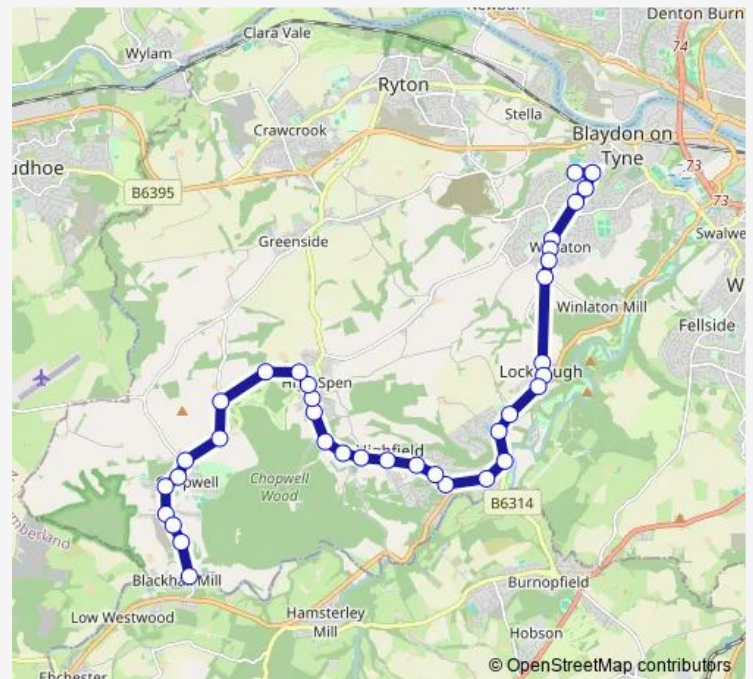

Lockhaugh Road-Cowen Terrace

Lockhaugh Road-Derwent Park

Station Road - The Grove

Stathmore Road

Smailes Lane-Pipe Bridge

Smailes Lane-Valley View

Smailes Lane - Highfield Road

Hookergate Lane-School

### Route schedule

Back Lane-School — Chopwell Road - Connolly Terrace

Monday 15:45

Tuesday 15:45

Wednesday 15:45

Thursday 15:45

Friday 15:00

Saturday —

### Route info

Direction: Back Lane-School

Stops: 36

Trip Duration: 0 hour 35 min

Hookergate Lane-Chopwell Woods Road

Hookergate Lane-Ethel Terrace

Hookergate Lane

Glossop Street-Roseview Cottage

Glossop Street-East Street

Clayton Terrace Road-Townley Terrace

Horsegate Bank

Derwent View

Hall Road-West View

Derwent Street

Derwent Street

Mill Road-Chopwell Farm