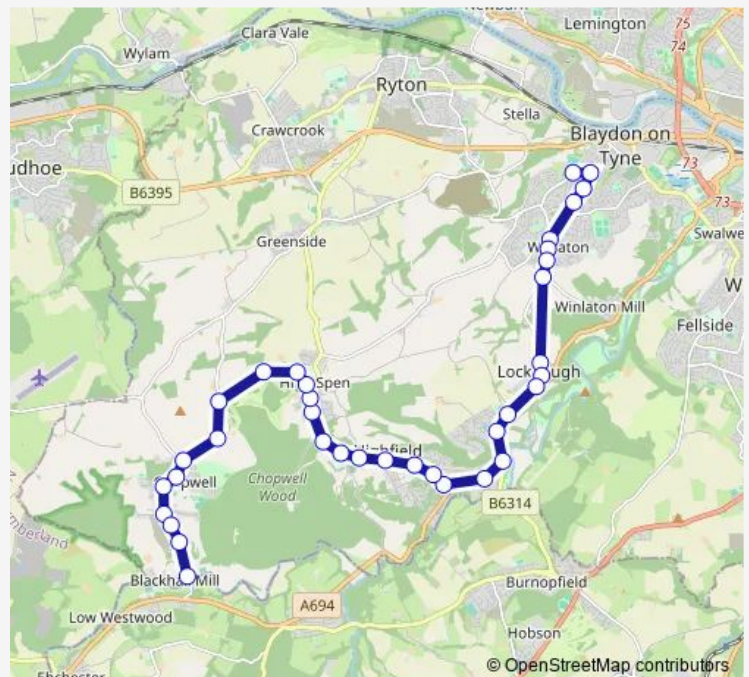

Lockhaugh Road-Farm

Lockhaugh Road-Hollin Hill Lane

Lockhaugh Road-Cowen Terrace

Lockhaugh Road-Derwent Park

Station Road - The Grove

Stathmore Road

Smailes Lane-Pipe Bridge

Smailes Lane-Valley View

Thursday 15:45

Friday 15:00

Saturday —

Sunday —

Route info

Direction: Back Lane-School

Stops: 36

Trip Duration: 0 hour 35 min

S854 — St Thomas More Catholic School - Blackhall Mill BusMaps

Hookergate Lane-Chopwell Woods Road

Hookergate Lane-Ethel Terrace

Hookergate Lane

Glossop Street-Roseview Cottage

Glossop Street-East Street

Clayton Terrace Road-Townley Terrace

Horsegate Bank

Derwent View

Hall Road-West View

Derwent Street

Derwent Street

Mill Road-Chopwell Farm

Mill Road

Mill Road-East Terrace