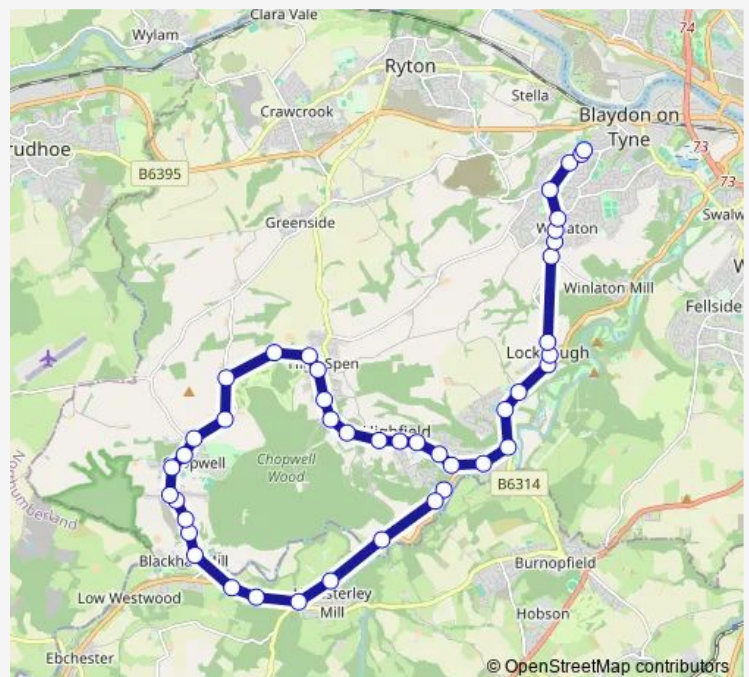

Hookergate Lane-School Lane

### Route schedule

Dipwood Road-Riverside Way — St Thomas More RC Academy

Monday 07:35

Tuesday 07:35

Wednesday 07:35

Thursday 07:35

Friday 07:35

Saturday —

### Route info

Direction: Dipwood Road-Riverside Way

Stops: 43

Trip Duration: 0 hour 53 min

S854 — St Thomas More Rc School - Blackhall Mill

Hookergate Lane-Burnop Terrace

Hookergate Lane-Wood Terrace

Smailes Lane-Engel Street

Smailes Lane - Cowell Grove

Smailes Lane-Valley View

Smailes Lane-Stewartsfield

Strathmore Road

Station Road - Stirling Lane

Station Road-Hollydene

Lockhaugh Road-Dominies Close

Lockhaugh Road-Hollin Hill Lane