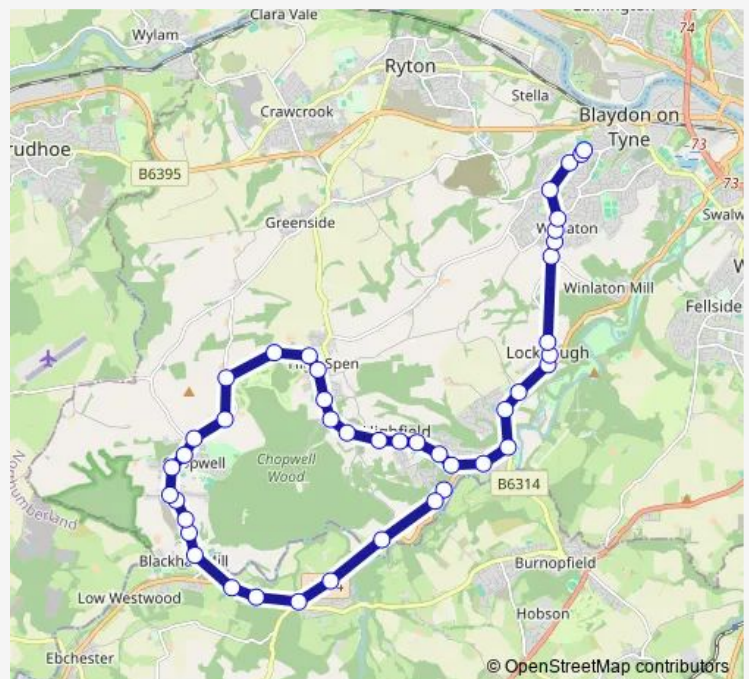

Glossop Street-Howard Terrace

Glossip Street

Hookergate Lane-School Lane

Route schedule

Dipwood Road-Riverside Way — St Thomas More RC Academy

Monday 07:35

Tuesday 07:35

Wednesday 07:35

Thursday 07:35

Friday 07:35

Saturday —

Sunday —

Route info

Direction: Dipwood Road-Riverside Way

Stops: 43

Trip Duration: 0 hour 53 min

S854 — St Thomas More Rc School - Blackhall Mill

Hookergate Lane-Burnop Terrace

Hookergate Lane-Wood Terrace

Smailes Lane-Engel Street

Smailes Lane - Cowell Grove

Smailes Lane-Valley View

Smailes Lane-Stewartsfield