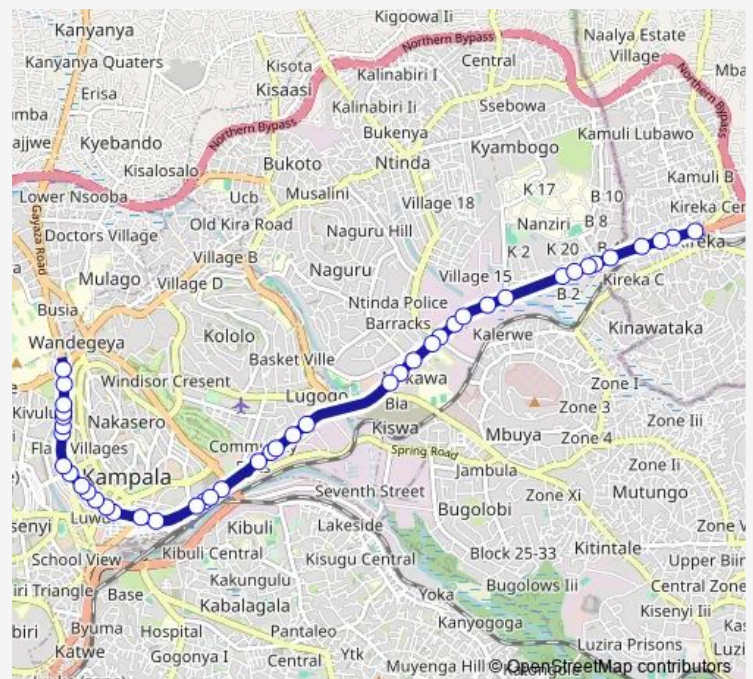

Bus Ic015 Kireka Stage-Wandegeya

[Go to website](#)

Direction

Total Fuel Station (Kireka) — Wandegeya Police Station - Roundabout

43 stops

[Open route schedule](#)

Total Fuel Station (Kireka)

Good Daddy Primary School

Archer Rd - New Vision

Police Station Jinja Rd

Route schedule

Total Fuel Station (Kireka) — Wandegeya Police Station - Roundabout

Monday 06:30-19:00

Tuesday 06:30-19:00

Wednesday 06:30-19:00

Thursday 06:30-19:00

Friday 06:30-19:00

Saturday 06:30-19:00

Sunday 06:30-19:00

Route info

Direction: Total Fuel Station (Kireka)

Stops: 43

Trip Duration: 1 hour 37 min

Ic015 — Kireka Stage-Wandegeya