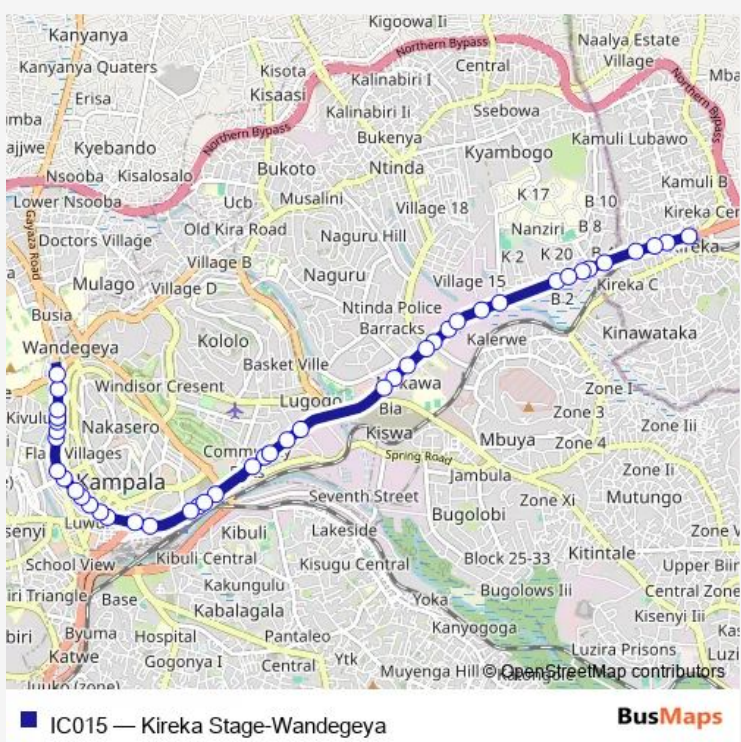

Bus IC015 Kireka Stage-Wandegeya

[Go to website](#)

Direction
 Total Fuel Station (Kireka) — Wandegeya Police Station - Roundabout
 43 stops
[Open route schedule](#)

- Total Fuel Station (Kireka)
- Good Daddy Primary School
- Kireka Market
- Global Paints (Jinja Rd)
- Petro Fuel Station (Banda)
- Hass Petrol Station (Banda)
- Banda
- Lakhani Motors
- Nabisunsa
- Steel And Tube Industries - Pepsi
- Kyambogo
- Chata Investments - Umeme (Jinja Rd)
- City Oil Nakawa
- Spear Motors - Jinja And Ntinda Rd Jct
- Nakawa Vocational Institute - Management Training And Advisory Centre (Mtac)
- Kagate - Yuasa
- Utoda Nakawa
- Nakawa Taxi
- Archer Rd - New Vision
- Police Station Jinja Rd

Route schedule
 Total Fuel Station (Kireka) — Wandegeya Police Station - Roundabout

Monday	06:30-19:00
Tuesday	06:30-19:00
Wednesday	06:30-19:00
Thursday	06:30-19:00
Friday	06:30-19:00
Saturday	06:30-19:00
Sunday	06:30-19:00

Route info
 Direction: Total Fuel Station (Kireka)
 Stops: 43
 Trip Duration: 1 hour 47 min

British American Tobacco

Uganda Management Institute - Jinja Rd

Ministry of Internal Affairs

Bank of Africa (Jinja Rd)

Shell Capotal

Youma Buildin (Kampala Rd)

Fido Dido (Kampala Rd)

Watoto Stage

Bat Valleys

Norvik Hospital

Bible House (Bombo Rd)

City Oil Petro Station (Bombo Rd)