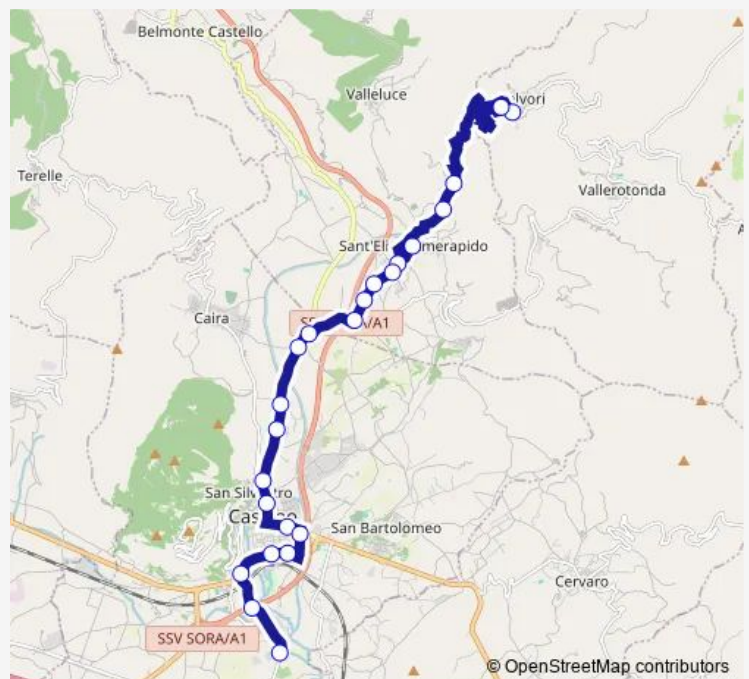

Cassino | Stazione FS # f4413

Cassino | Via Sant'Angelo Viale Bonomi # f8132

Route schedule

Vallerotonda | Valvori # f7991 — Cassino | Ponte Marozzo # f8135

Monday 07:15

Tuesday 07:15

Wednesday 07:15

Thursday 07:15

Friday 07:15

Saturday —

Sunday —

Route info

Direction: Vallerotonda | Valvori # f7991

Stops: 23

Trip Duration: 1 hour 0 min

Valvori - Cassino # Cs018d

Cassino | Polo Universitario # f8133

Cassino | Ponte Marozzo # f8135

Bus time schedules and route maps are available in an offline PDF at busmaps.com. Use the busmaps.com website to see live bus times, train schedule or subway schedule, and step-by-step directions for all public transit in Cassino