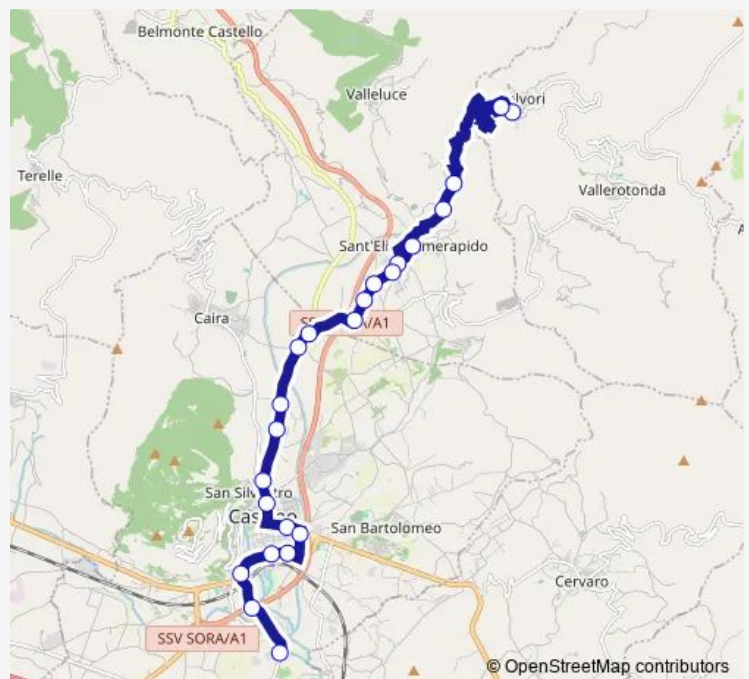

Cassino | Stazione FS # f4413

CASSINO | Via Sant'Angelo Viale Bonomi # f8132

Route schedule

VALLEROTONDA | Valvori # f7991 — CASSINO | Ponte Marozzo # f8135

Monday 07:15

Tuesday 07:15

Wednesday 07:15

Thursday 07:15

Friday 07:15

Saturday —

Sunday —

Route info

Direction: VALLEROTONDA | Valvori # f7991

Stops: 23

Trip Duration: 1 hour 0 min

Valvori - Cassino # Cs018d

CASSINO | Polo Universitario # f8133

CASSINO | Ponte Marozzo # f8135

Bus time schedules and route maps are available in an offline PDF at busmaps.com. Use the busmaps.com website to see live bus times, train schedule or subway schedule, and step-by-step directions for all public transit in Cassino