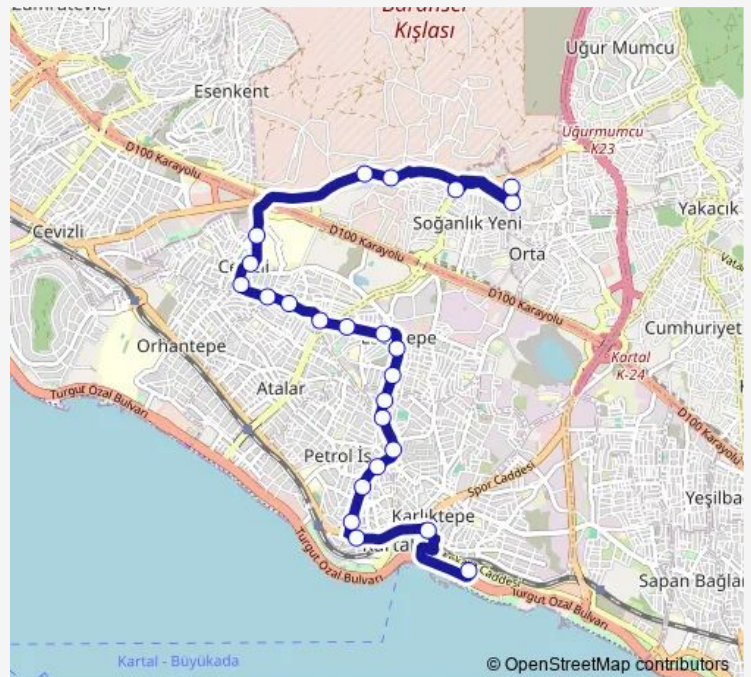

Bus Kartal-Esentepe-Devlet Hastanesi-Soğanlık-Yeni Mh Kartal - Esentepe - Devlet Hastanesi

[Go to website](#)

Direction

Kartal — Mimar Sinan

24 stops

[Open route schedule](#)

- Kartal
- Kartal Meydan
- Y.Selim Dvl.Hast.
- Kizilay Bulvari
- Tanyeri Sokak
- Yazicilar
- İnönü Cad.
- Esentepe
- Yaşar Doğu Caddesi
- Sağlık Ocağı
- Karlıtepe
- Ankara Caddesi
- Elmalı Kuran Kursu
- Köroğlu Caddesi
- Seyrantepe
- Cevizli Lisesi
- Cevizli Muhtarlık
- Denizer Caddesi
- L.Kirdar Eğt.Arş.Hst
- Balıkesir Cad.
- Minibüs Durağı

Route schedule

Kartal — Mimar Sinan

Monday	06:00
Tuesday	06:00
Wednesday	06:00
Thursday	06:00
Friday	06:00
Saturday	06:00
Sunday	06:00

Route info

Direction: Kartal

Stops: 24

Trip Duration: 0 hour 25 min