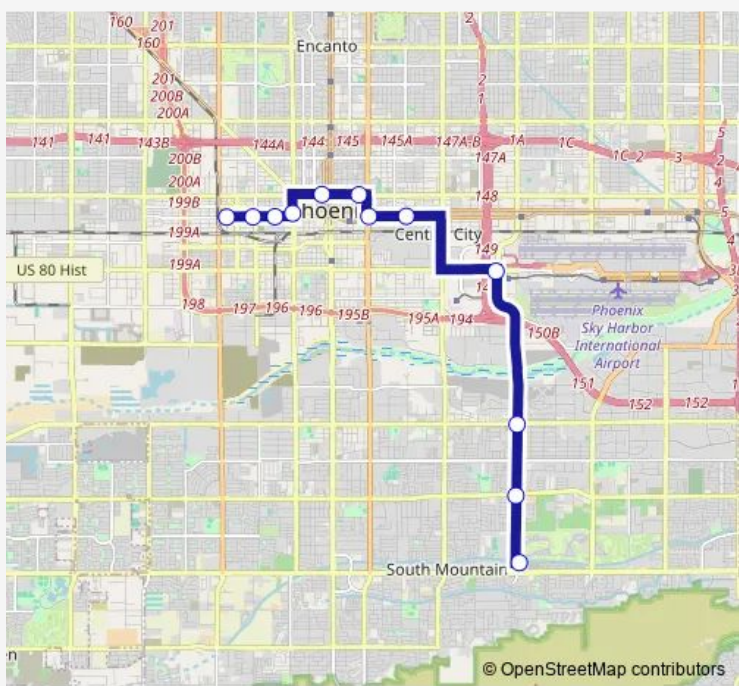

Bus SME South Mountain East Rapid

[Go to website](#)

Direction
 Jefferson St & 18th Av — 24th St/Baseline Pnr
 12 stops
[Open route schedule](#)

- Jefferson St & 18th Av
- Jefferson St & 15th Av
- Jefferson St & 11th Av
- 7th Av & Jefferson St
- Van Buren St & 1st Av
- Van Buren St & 5th St
- Jefferson St & 7th St
- Jefferson St & 12th St
- 24th St & Buckeye Rd
- 24th St & Broadway Rd
- 24th St & Southern Av
- 24th St/Baseline Pnr

Route schedule
 Jefferson St & 18th Av — 24th St/Baseline Pnr

Monday	15:45-17:45
Tuesday	15:45-17:45
Wednesday	15:45-17:45
Thursday	15:45-17:45
Friday	15:45-17:45
Saturday	—
Sunday	—

Route info
 Direction: Jefferson St & 18th Av
 Stops: 12
 Trip Duration: 0 hour 31 min

■ SME — South Mountain East Rapid **BusMaps**

Direction

24th St & East Baseline PNR — 17th Av & State Capitol

13 stops

[Open route schedule](#)

24th St & East Baseline PNR

24th St & Southern Av

24th St & Broadway Rd

Washington St & 15th Av

17th Av & State Capitol

Route schedule

24th St & East Baseline PNR — 17th Av & State Capitol

Monday 06:01-08:01

Tuesday 06:01-08:01

Wednesday 06:01-08:01

Thursday 06:01-08:01