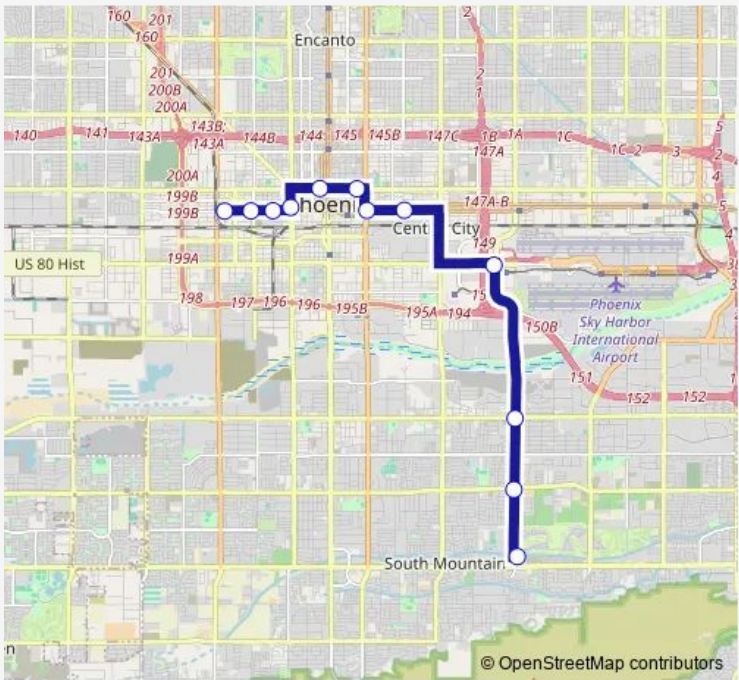

Bus Sme South Mountain East Rapid

[Go to website](#)

Direction
 24th St & East Baseline Pnr — 17th Av & State Capitol
 13 stops
[Open route schedule](#)

- 24th St & East Baseline Pnr
- 24th St & Southern Av
- 24th St & Broadway Rd
- Buckeye Rd & 24th St
- Washington St & 12th St
- 7th St & Washington St
- Van Buren St & 3rd St
- Van Buren St & 1st St
- 5th Av & Washington St
- Washington St & 7th Av
- Washington St & 12th Av
- Washington St & 15th Av
- 17th Av & State Capitol

Route schedule
 24th St & East Baseline Pnr — 17th Av & State Capitol

Monday	06:01-08:01
Tuesday	06:01-08:01
Wednesday	06:01-08:01
Thursday	06:01-08:01
Friday	06:01-08:01
Saturday	—
Sunday	—

Route info
 Direction: 24th St & East Baseline Pnr
 Stops: 13
 Trip Duration: 0 hour 27 min

Direction

Jefferson St & 18th Av — 24th St/Baseline Pnr

12 stops

[Open route schedule](#)

Jefferson St & 18th Av

Jefferson St & 15th Av

Jefferson St & 11th Av

7th Av & Jefferson St

Route schedule

Jefferson St & 18th Av — 24th St/Baseline Pnr

Monday 15:45-17:45

Tuesday 15:45-17:45

Wednesday 15:45-17:45

Thursday 15:45-17:45

Friday 15:45-17:45

Saturday —