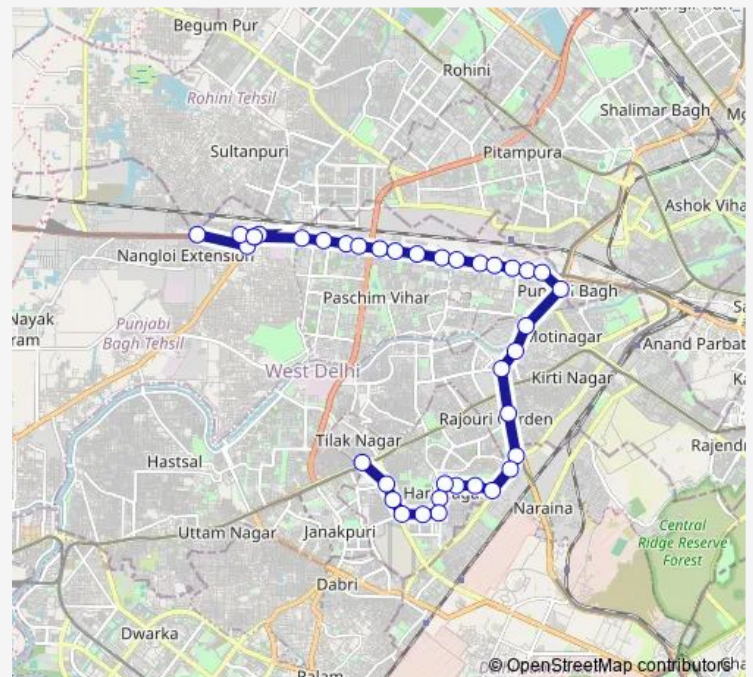

Shivaji Park

Maharaja Agrasen Hospital

Punjabi Bagh East

Route schedule

Qamruddin Nagar Terminal — Tilak Nagar Crossing

Monday 07:12-21:18

Tuesday 07:12-21:18

Wednesday 07:12-21:18

Thursday 07:12-21:18

Friday 07:12-21:18

Saturday 07:12-21:18

Sunday 07:12-21:18

Route info

Direction: Qamruddin Nagar Terminal

Stops: 38

Trip Duration: 1 hour 15 min