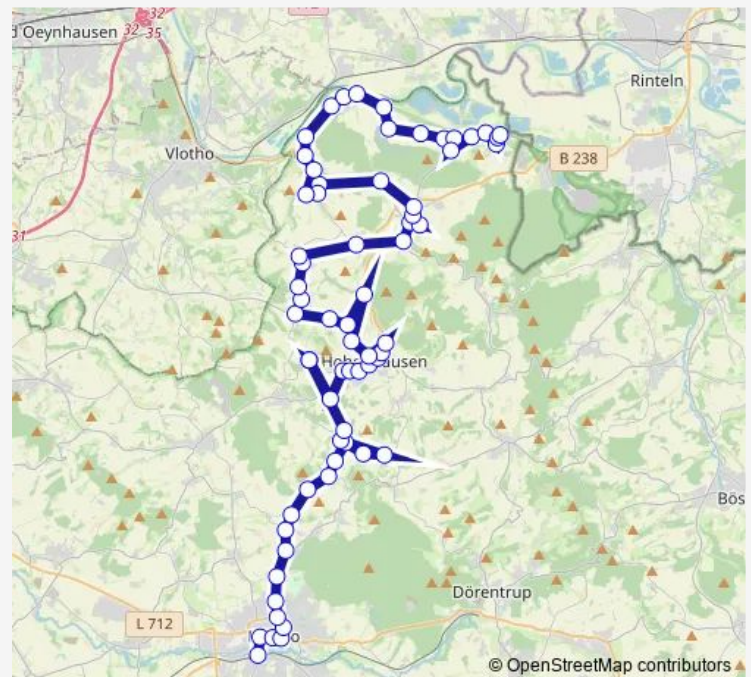

Thursday —

Friday —

Saturday 06:10-21:20

Sunday 10:00-20:00

Route info

Direction: Kt-Stemmen, Brand

Stops: 64

Trip Duration: 0 hour 50 min