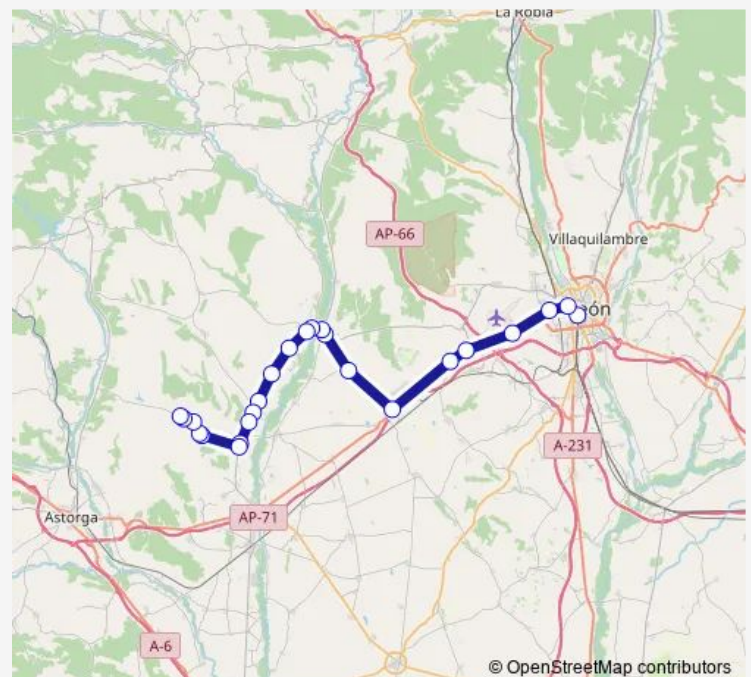

Benavides

Quintanilla Del Valle

Quintanilla Del Valle-Iglesia

Route schedule

Leon — Antoñan Del Valle

Monday	13:00
Tuesday	13:00
Wednesday	13:00
Thursday	13:00
Friday	13:00
Saturday	—
Sunday	—

Route info

Direction: Leon

Stops: 24

Trip Duration: 1 hour 8 min

■ ALSA - Leon-Ast C — León-Astorga (X Carrizo)

Vega De Antoñan

Antoñan Del Valle-Salida Puebl

Antoñan Del Valle

Direction

Leon — Antoñan Del Valle

Thursday 19:30

Friday 19:30

Saturday —

Sunday —

Route info

Direction: Leon

Stops: 32

Trip Duration: 1 hour 30 min

Wednesday 09:10

Thursday 09:10

Friday 09:10

Saturday —

Sunday —

Route info

Direction: Leon

Stops: 27