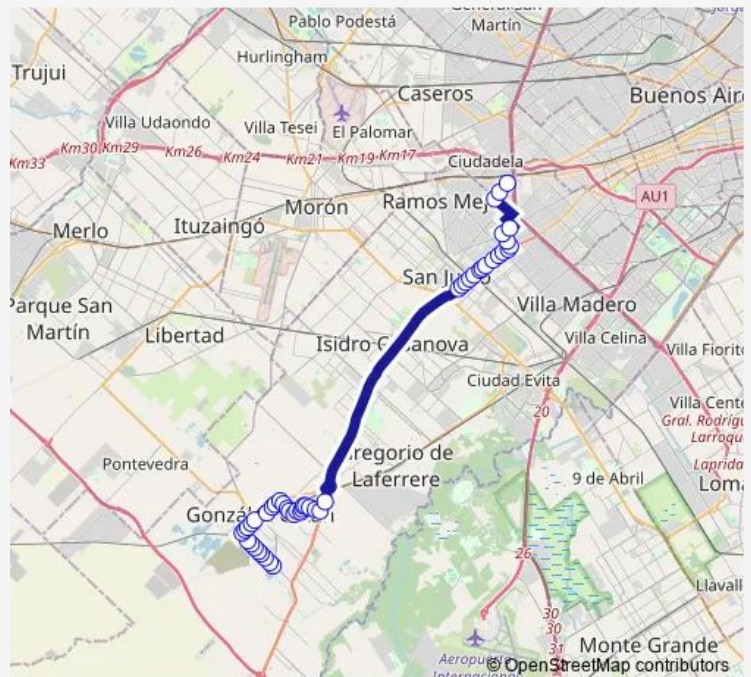

Bus 218R4 Jpbsas218

[Go to website](#)

Direction

Domingo Scarlatti 5762-5800 — Ingeniero Pereyra 3408

49 stops

[Open route schedule](#)

Domingo Scarlatti 5762-5800

Domingo Scarlatti 5602-5700

Vasco Núñez DE Balboa 4599-4699

Benjamín Matienzo 4701-4799

Benjamín Matienzo 4901-4999

Route schedule

Domingo Scarlatti 5762-5800 — Ingeniero Pereyra 3408

Monday 00:24-23:30

Tuesday 00:24-23:30

Wednesday 00:24-23:30

Thursday 00:24-23:30

Friday 00:24-23:30

Saturday 00:24-23:30

Sunday 00:24-23:30

Route info

Direction: Domingo Scarlatti 5762-5800

Stops: 49

Trip Duration: 1 hour 49 min