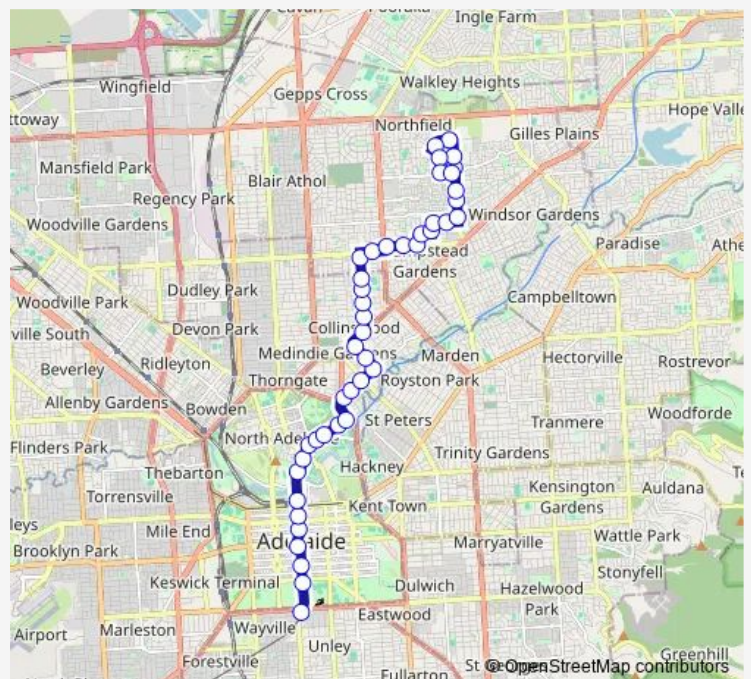

Stop 1 Sir Edwin Smith Ave - North side

Stop 2 Sir Edwin Smith Ave - West side

Stop 2A Melbourne St - North West side

Stop 3 Melbourne St - North West side

Stop 3A Melbourne St - North West side

Stop 4 Melbourne St - North West side

Stop 11 Smith St - South West side

Stop 13 North East Rd - North West side

**Route schedule**

Stop 1 King William Rd - North West side — Stop 26 Folland Ave - North side

Monday 17:56-23:54

Tuesday 17:56-23:54

Wednesday 17:56-23:54

Thursday 17:56-23:54

Friday 17:56-23:54

Saturday 16:40-23:53

Sunday 16:40-23:53

**Route info**

Direction: Stop 1 King William Rd - North West side

Stops: 44

Trip Duration: 0 hour 38 min

208N — City to Northgate

Stop 14 Galway Ave - West side

Stop 15 Galway Ave - West side

Stop 16 Galway Ave - West side

Stop 17 Galway Ave - West side

Stop 18 Galway Ave - West side