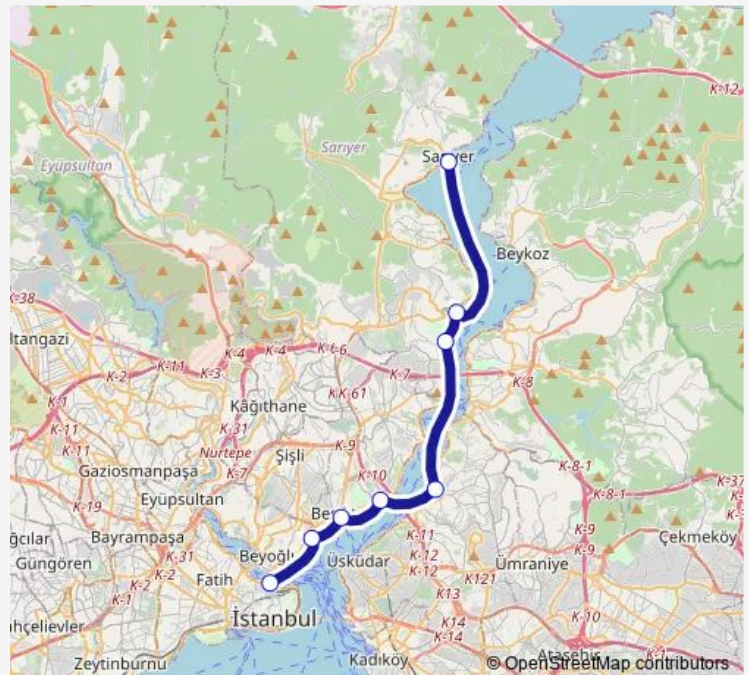

Friday

—

Saturday

18:10

Sunday

—

Route info

Direction: Eminönü-Boğaz Şh.

Stops: 8

Trip Duration: 1 hour 25 min

■ BĞZ-25 — Boğaza Gidiş

BusMaps

BĞZ-25 Ferry time schedules and route maps are available in an offline PDF at busmaps.com. Use the busmaps.com website to see live bus times, train schedule or subway schedule, and step-by-step directions for all public transit in Istanbul